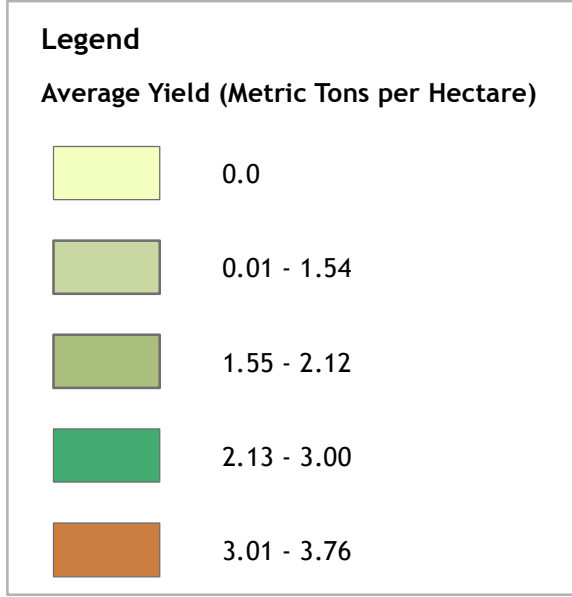

## AVERAGE YIELD PER HECTARE OF RICE, BY DISTRICT, 2013

| Layer                   | Data source                                  | Year |
|-------------------------|--|------|
| Administrative Boundary | Ghana Statistical Service                    | 2011 |
| Average yield data      | MoFA SRID Agricultural Production Data, 2013 | 2013 |