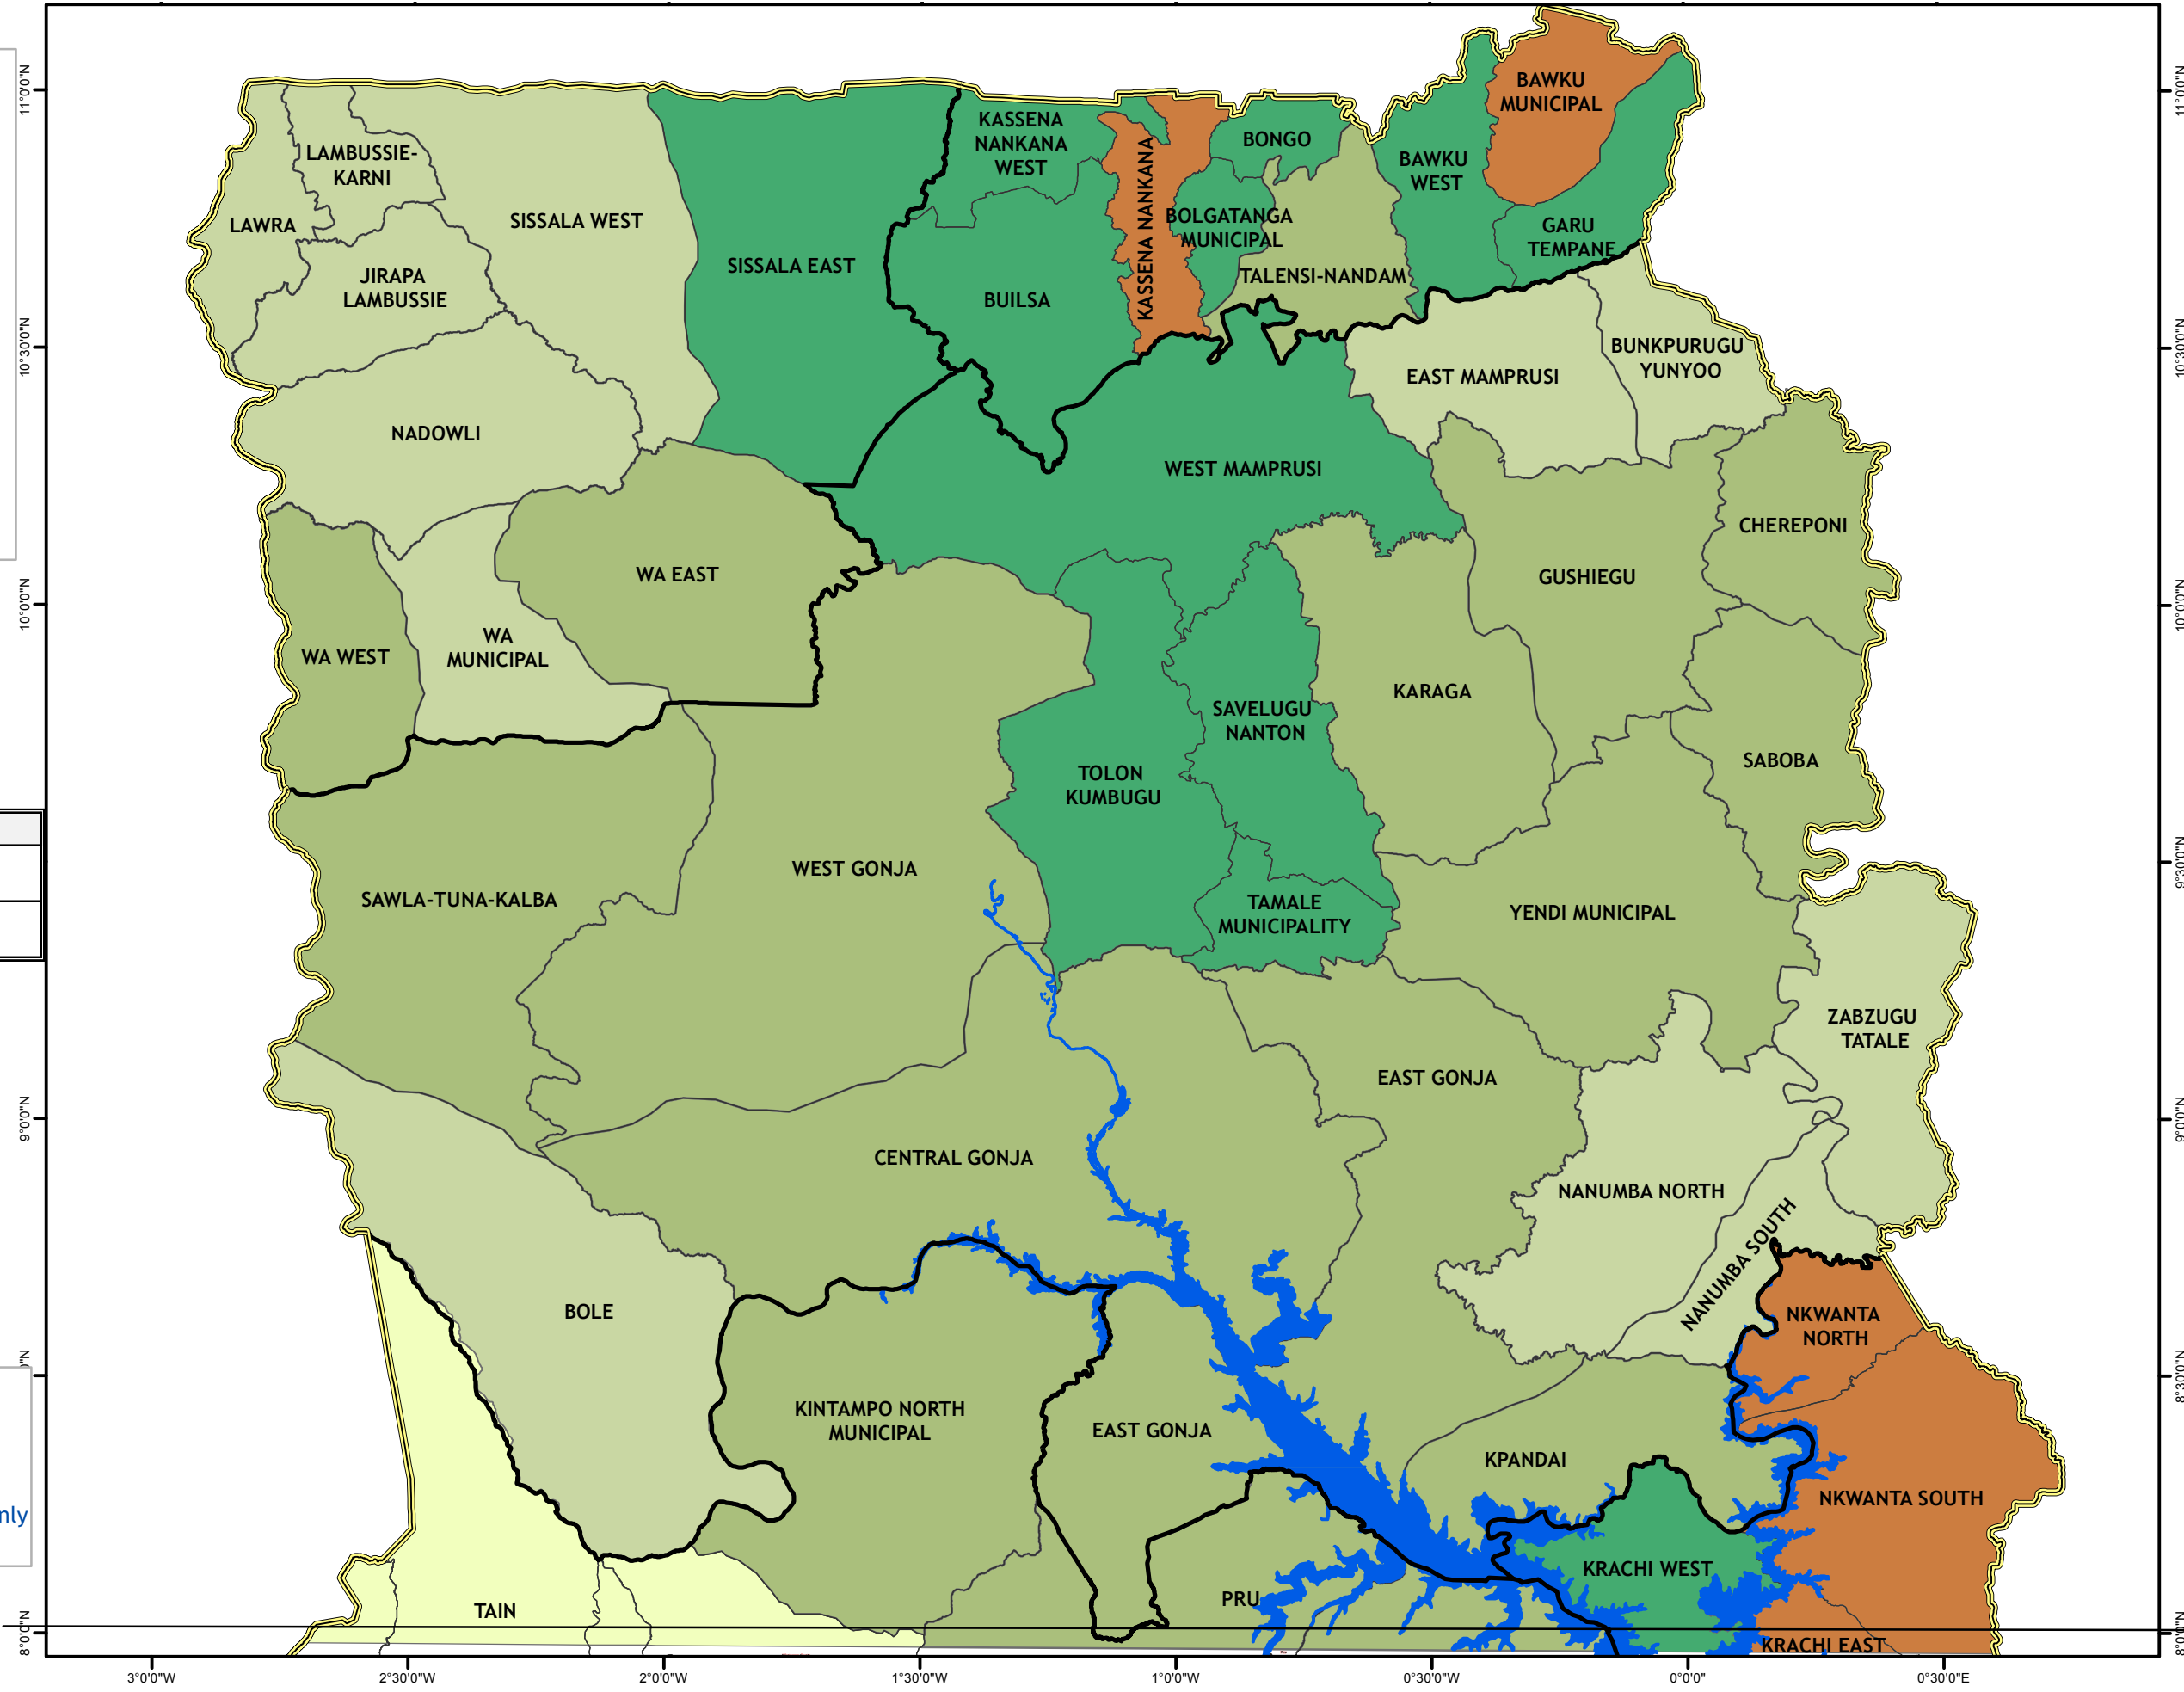

## AVERAGE YIELD PER HECTARE OF RICE, BY DISTRICT, 2013

| Layer                   | Data source                                  | Year |
|-------------------------|--|------|
| Administrative Boundary | Ghana Statistical Service                    | 2011 |
| Average yield data      | MoFA SRID Agricultural Production Data, 2013 | 2013 |

Map composed by the METSS project  
 Date map was produced: Feb23, 2015  
 The administrative boundaries are indicative only