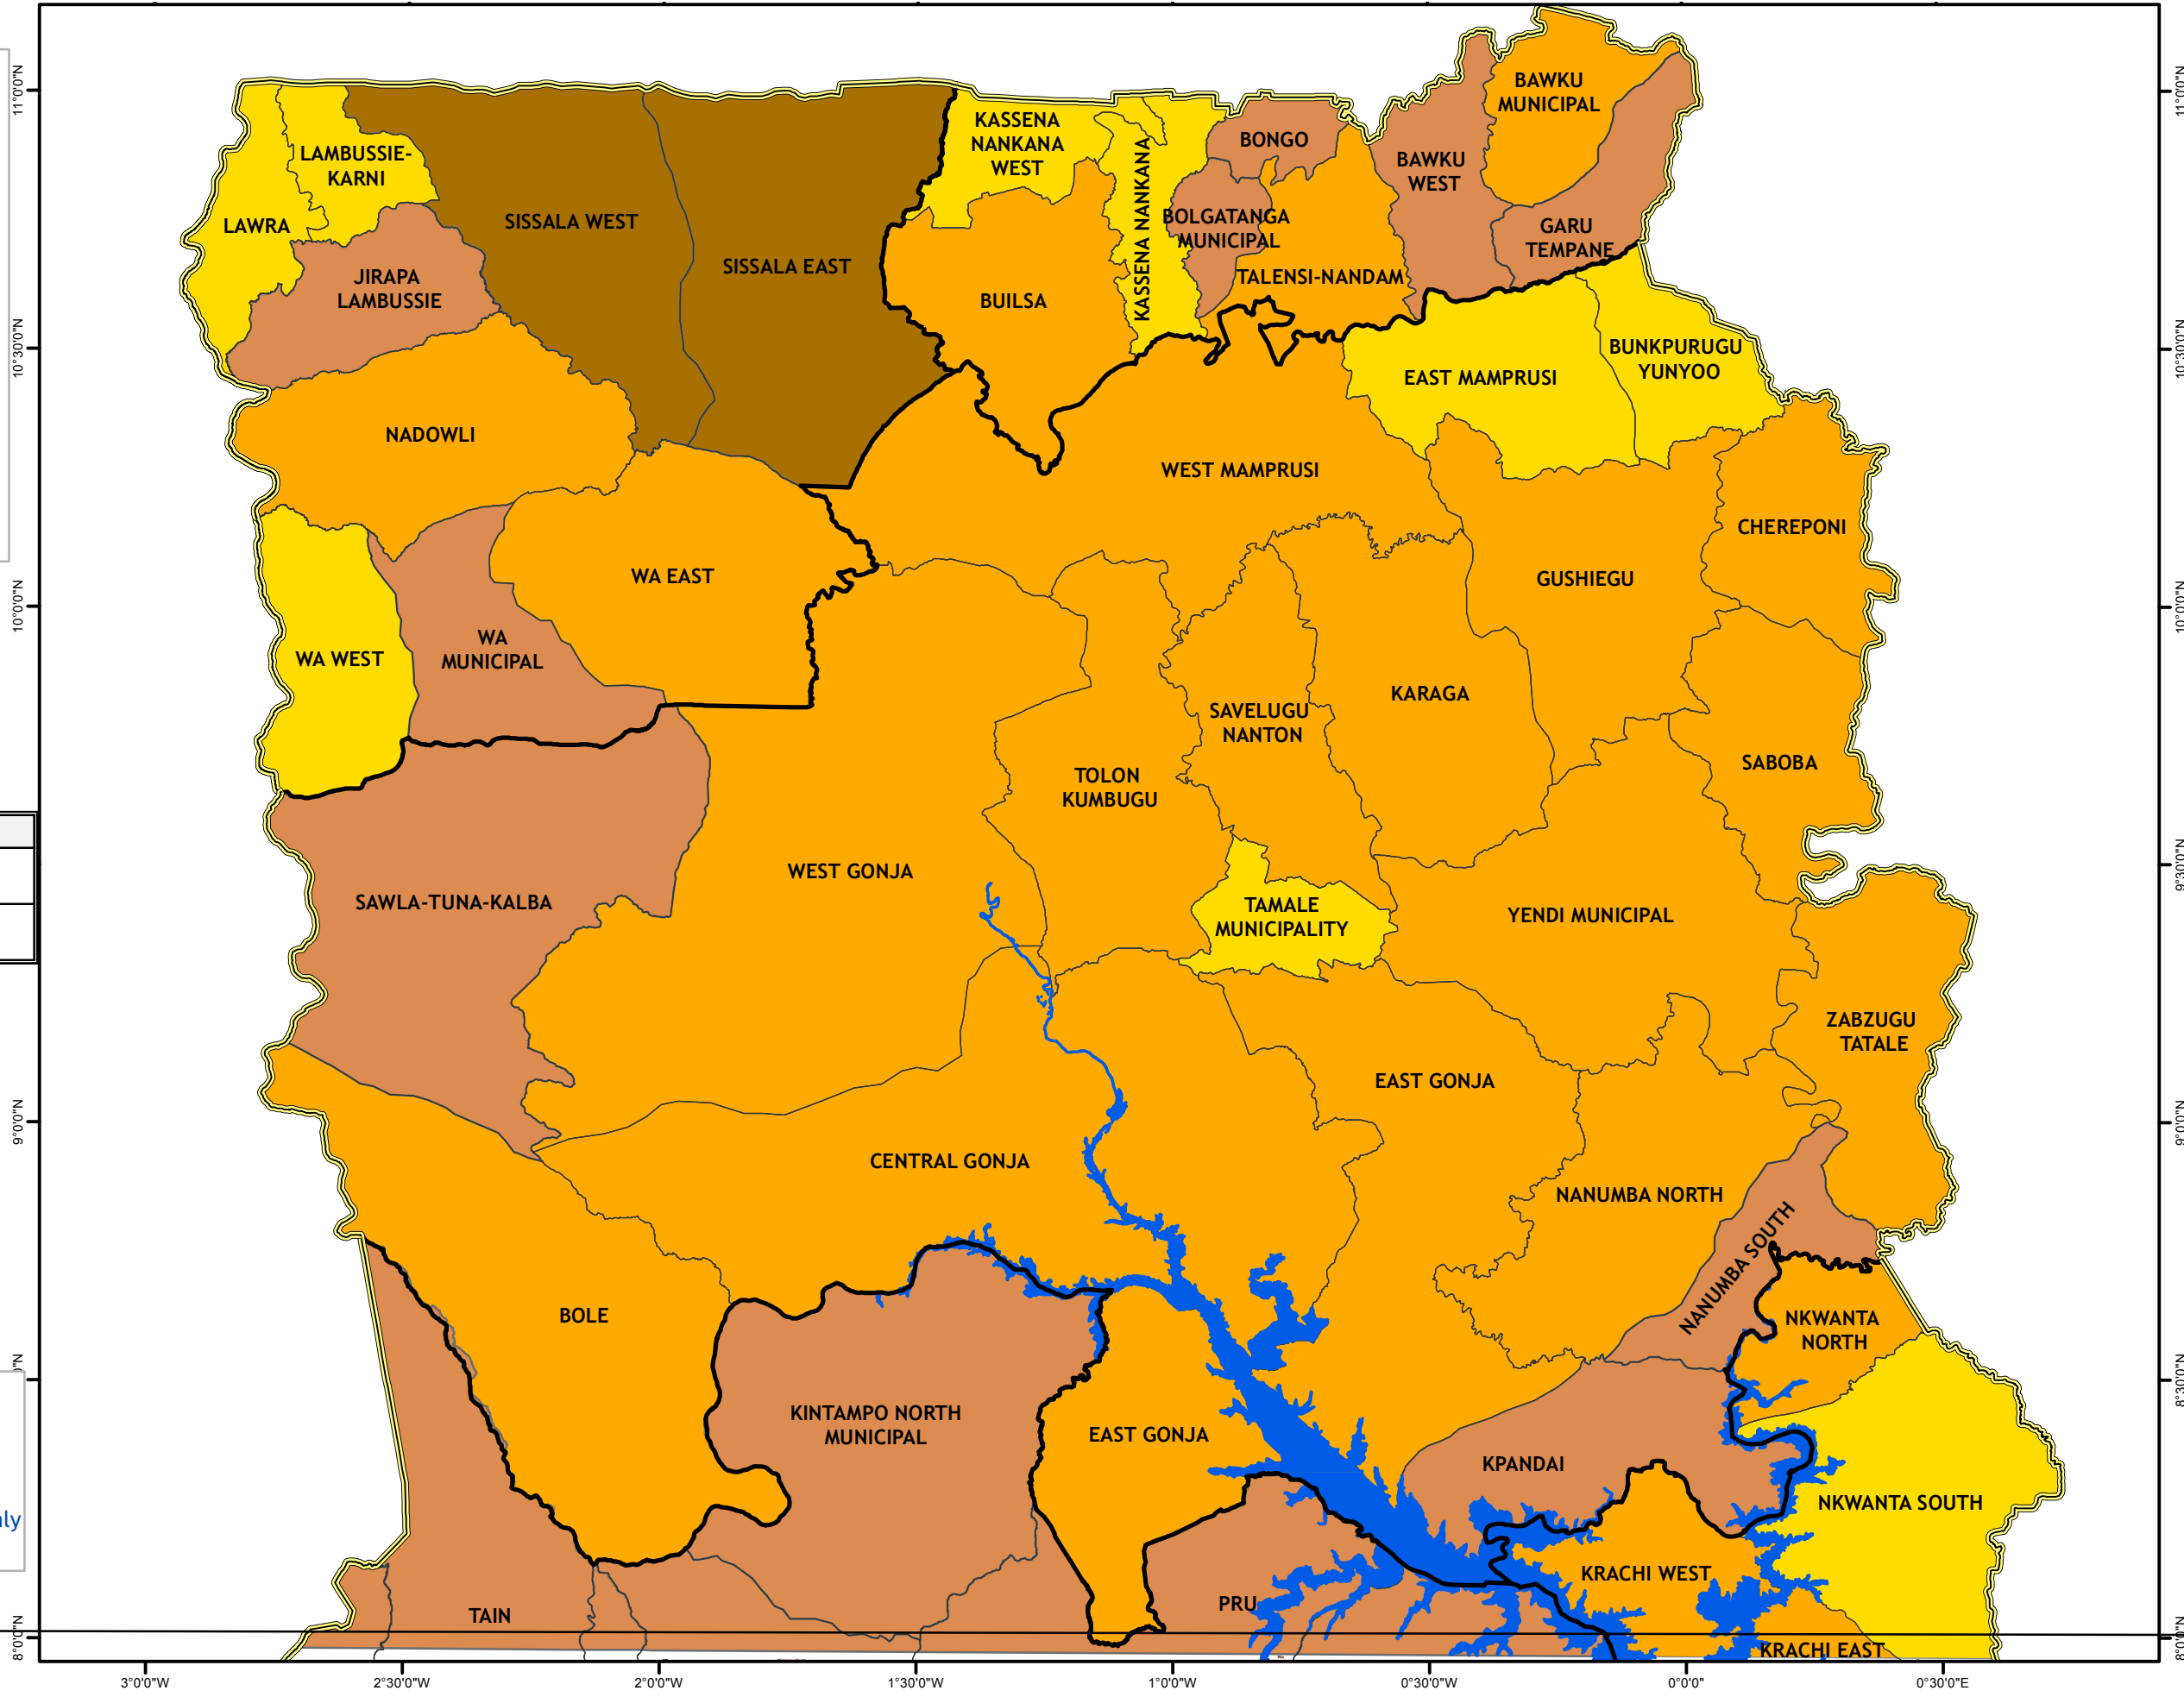

AVERAGE YIELD PER HECTARE OF MAIZE, BY DISTRICT, 2013

Layer	Data source	Year
Administrative Boundary	Ghana Statistical Service	2011
Average yield data	MoFA SRID Agricultural Production Data, 2013	2013

Map composed by the METSS project
 Date map was produced: Feb23, 2015
 The administrative boundaries are indicative only