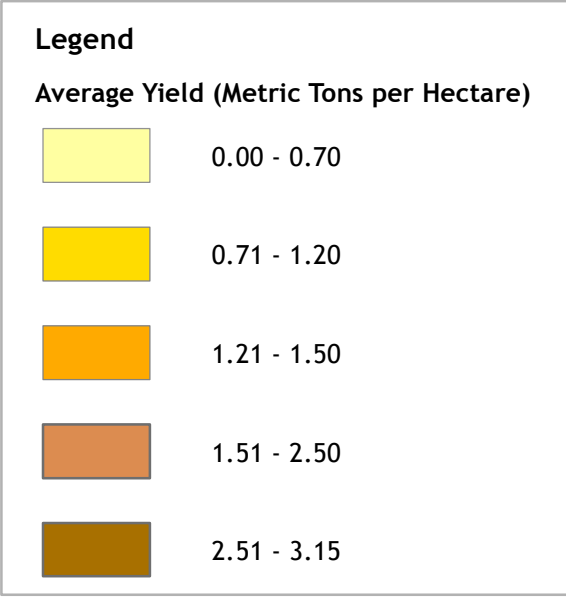

AVERAGE YIELD PER HECTARE OF MAIZE, BY DISTRICT, 2013

Layer	Data source	Year
Administrative Boundary	Ghana Statistical Service	2011
Average yield data	MoFA SRID Agricultural Production Data, 2013	2013

Map composed by the METSS project
 Date map was produced: Feb23, 2015
 The administrative boundaries are indicative only