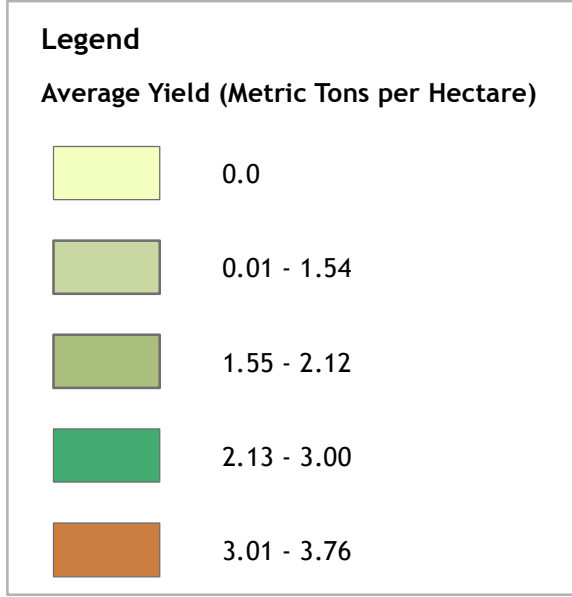

## AVERAGE YIELD PER HECTARE OF RICE, BY DISTRICT, 2013

Layer	Data source	Year
Administrative Boundary	Ghana Statistical Service	2011
Average yield data	MoFA SRID Agricultural Production Data, 2013	2013