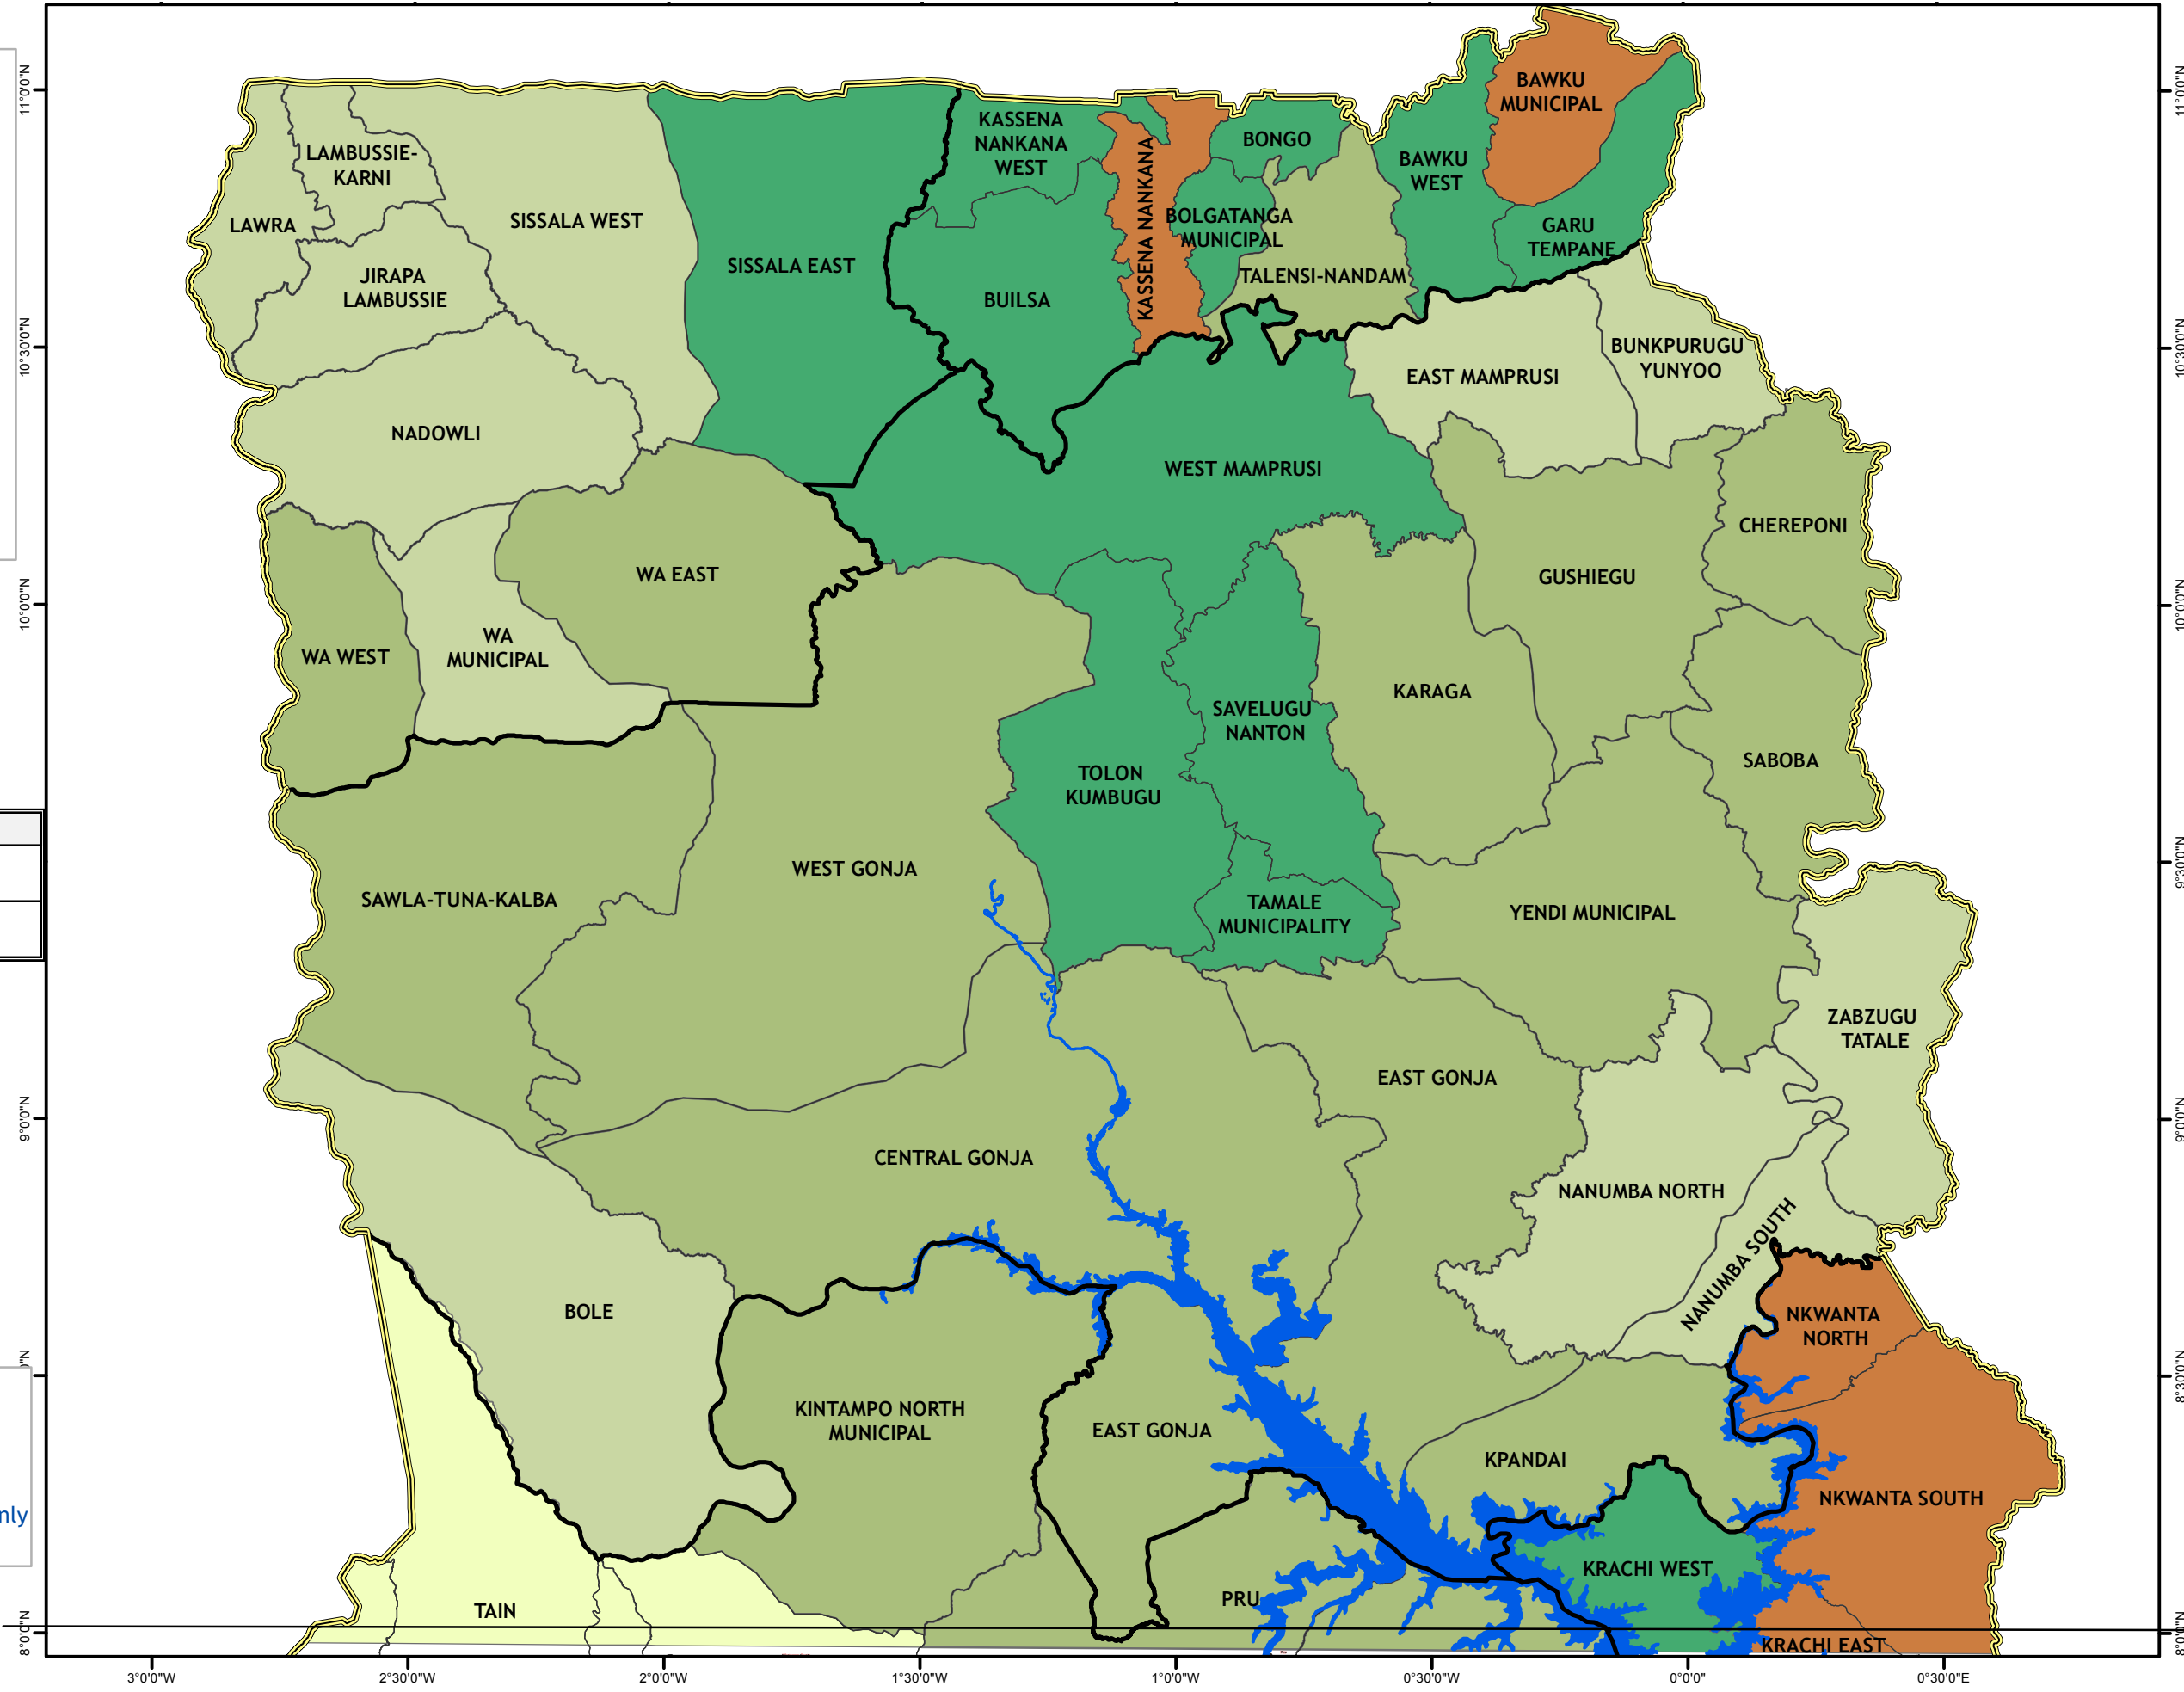

## AVERAGE YIELD PER HECTARE OF RICE, BY DISTRICT, 2013

Layer	Data source	Year
Administrative Boundary	Ghana Statistical Service	2011
Average yield data	MoFA SRID Agricultural Production Data, 2013	2013

Map composed by the METSS project  
 Date map was produced: Feb23, 2015  
 The administrative boundaries are indicative only