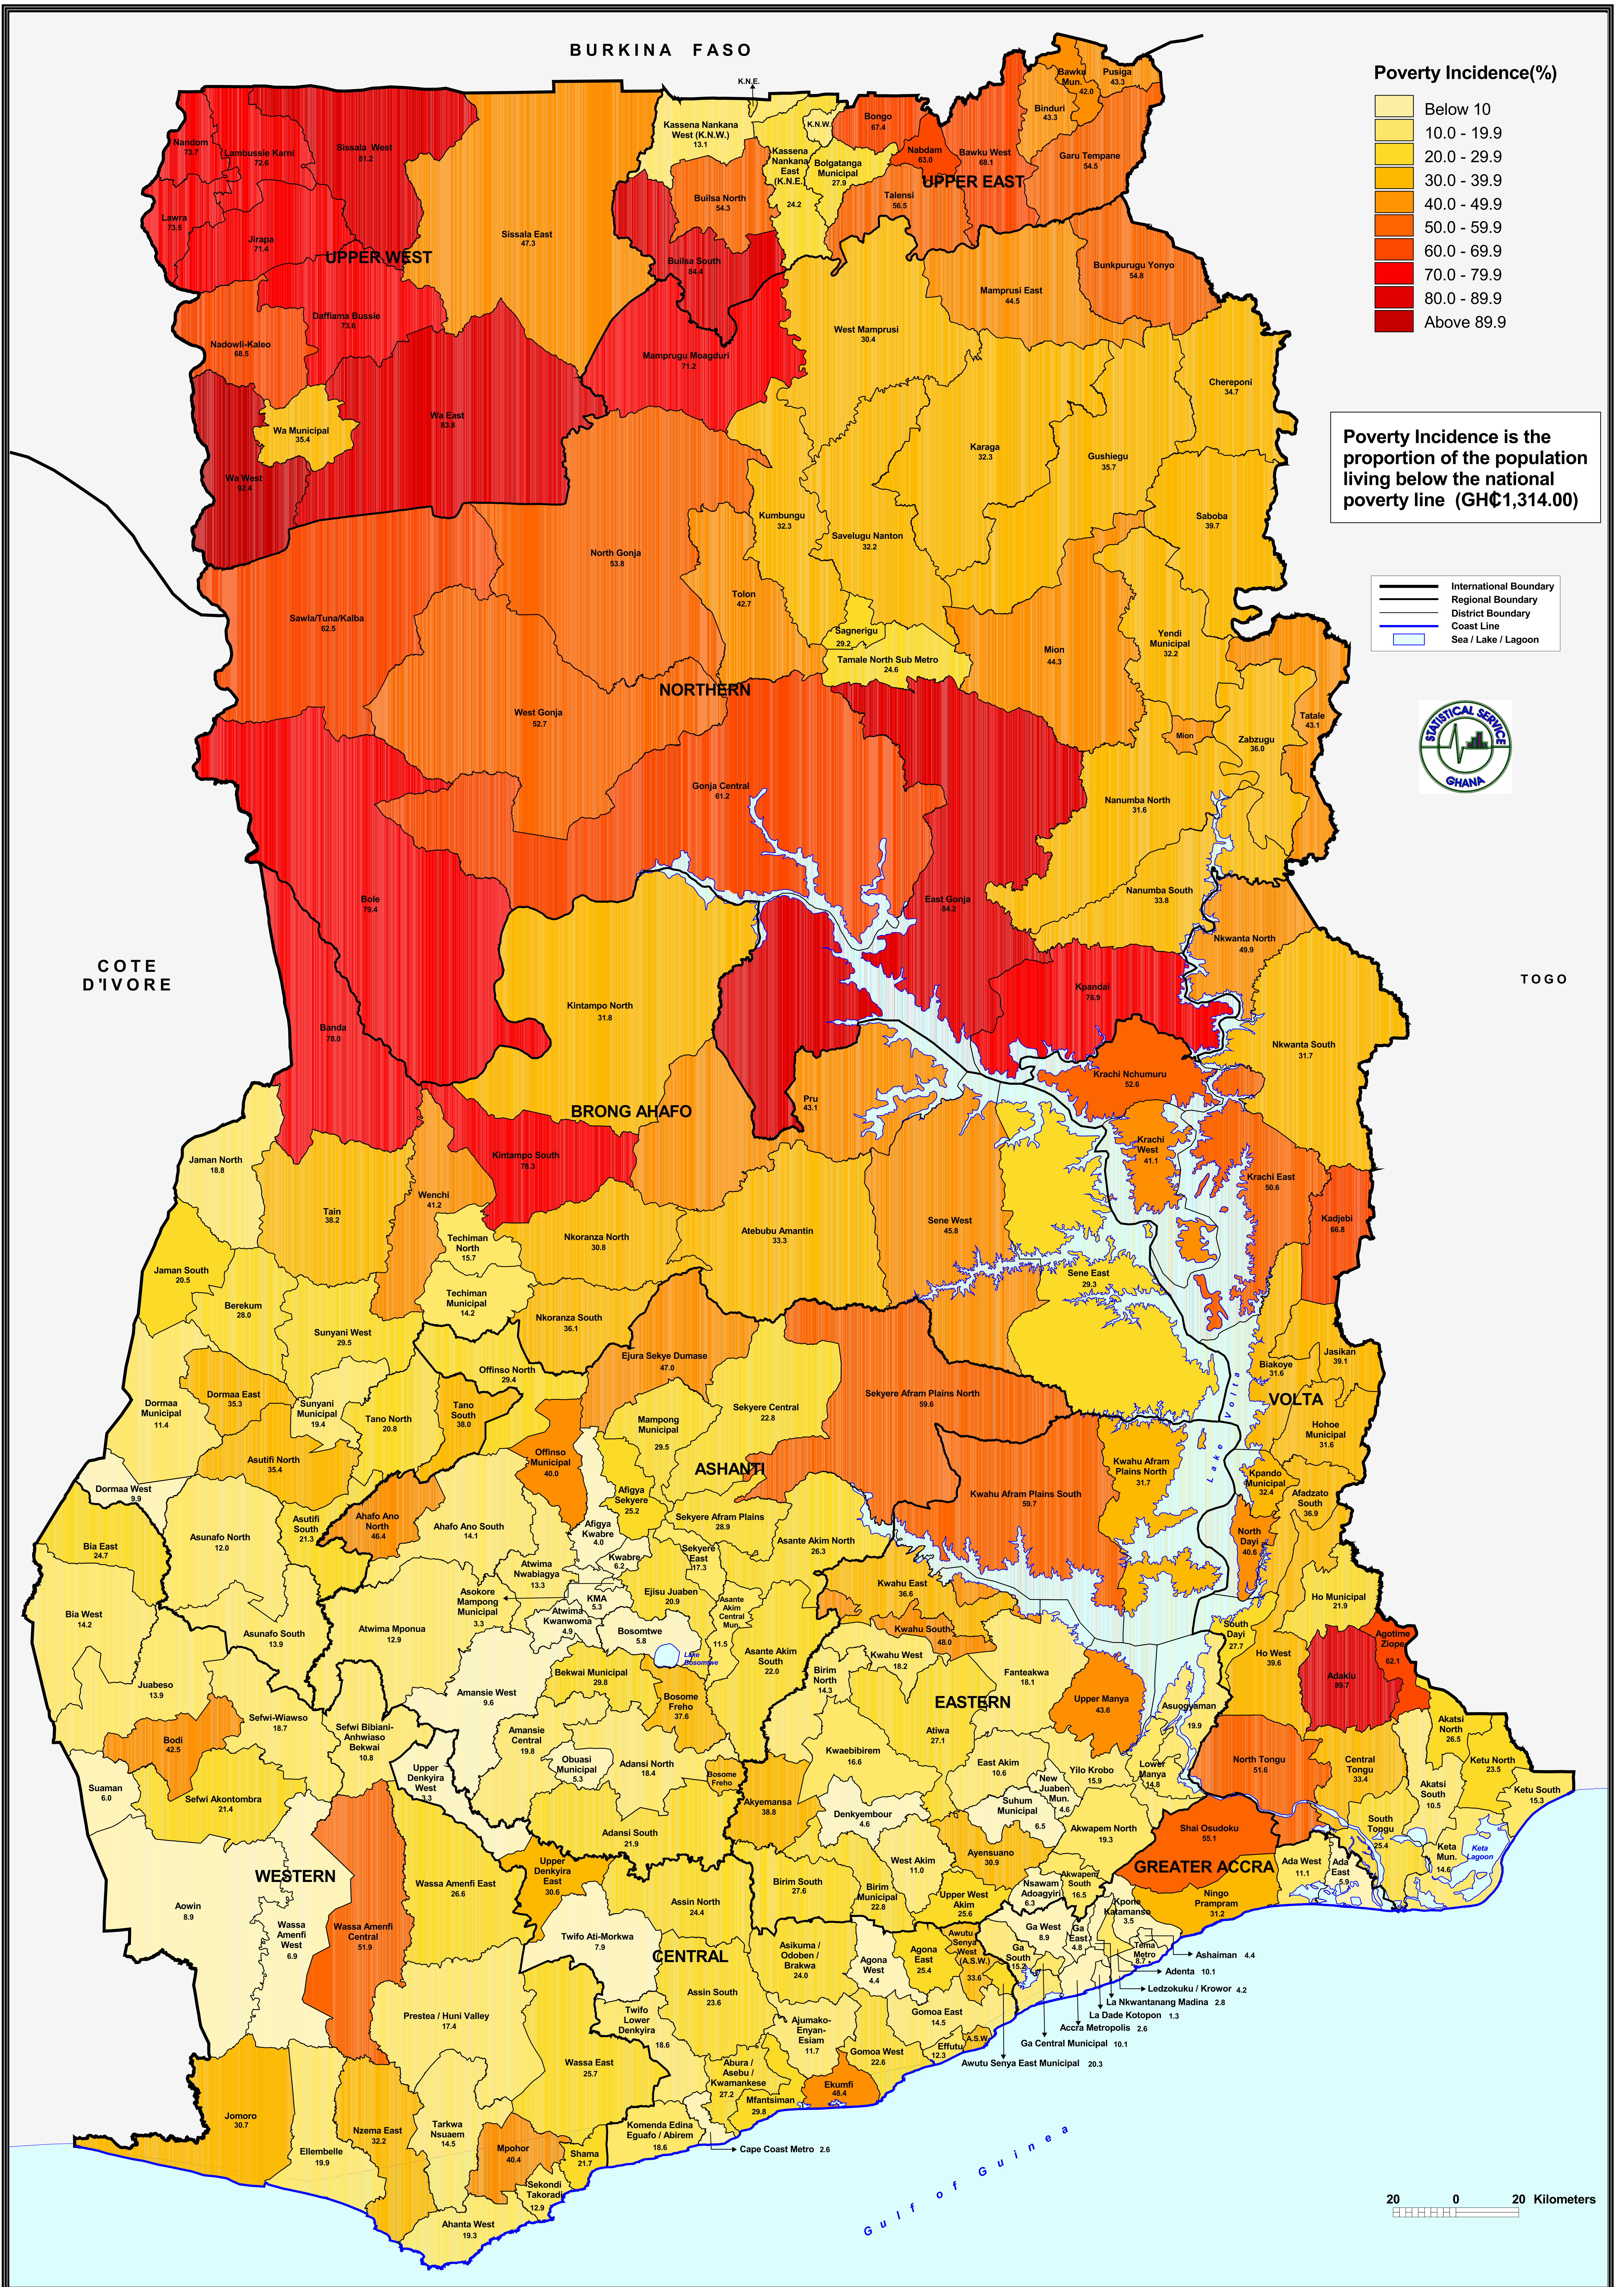

GHANA POVERTY INCIDENCE MAP (2012/2013)

Source: Ghana Statistical Service, Ghana Living Standards Survey Round Six (GLSS6), 2012/2013 and 2010 Population and Housing Census (2010 PHC)