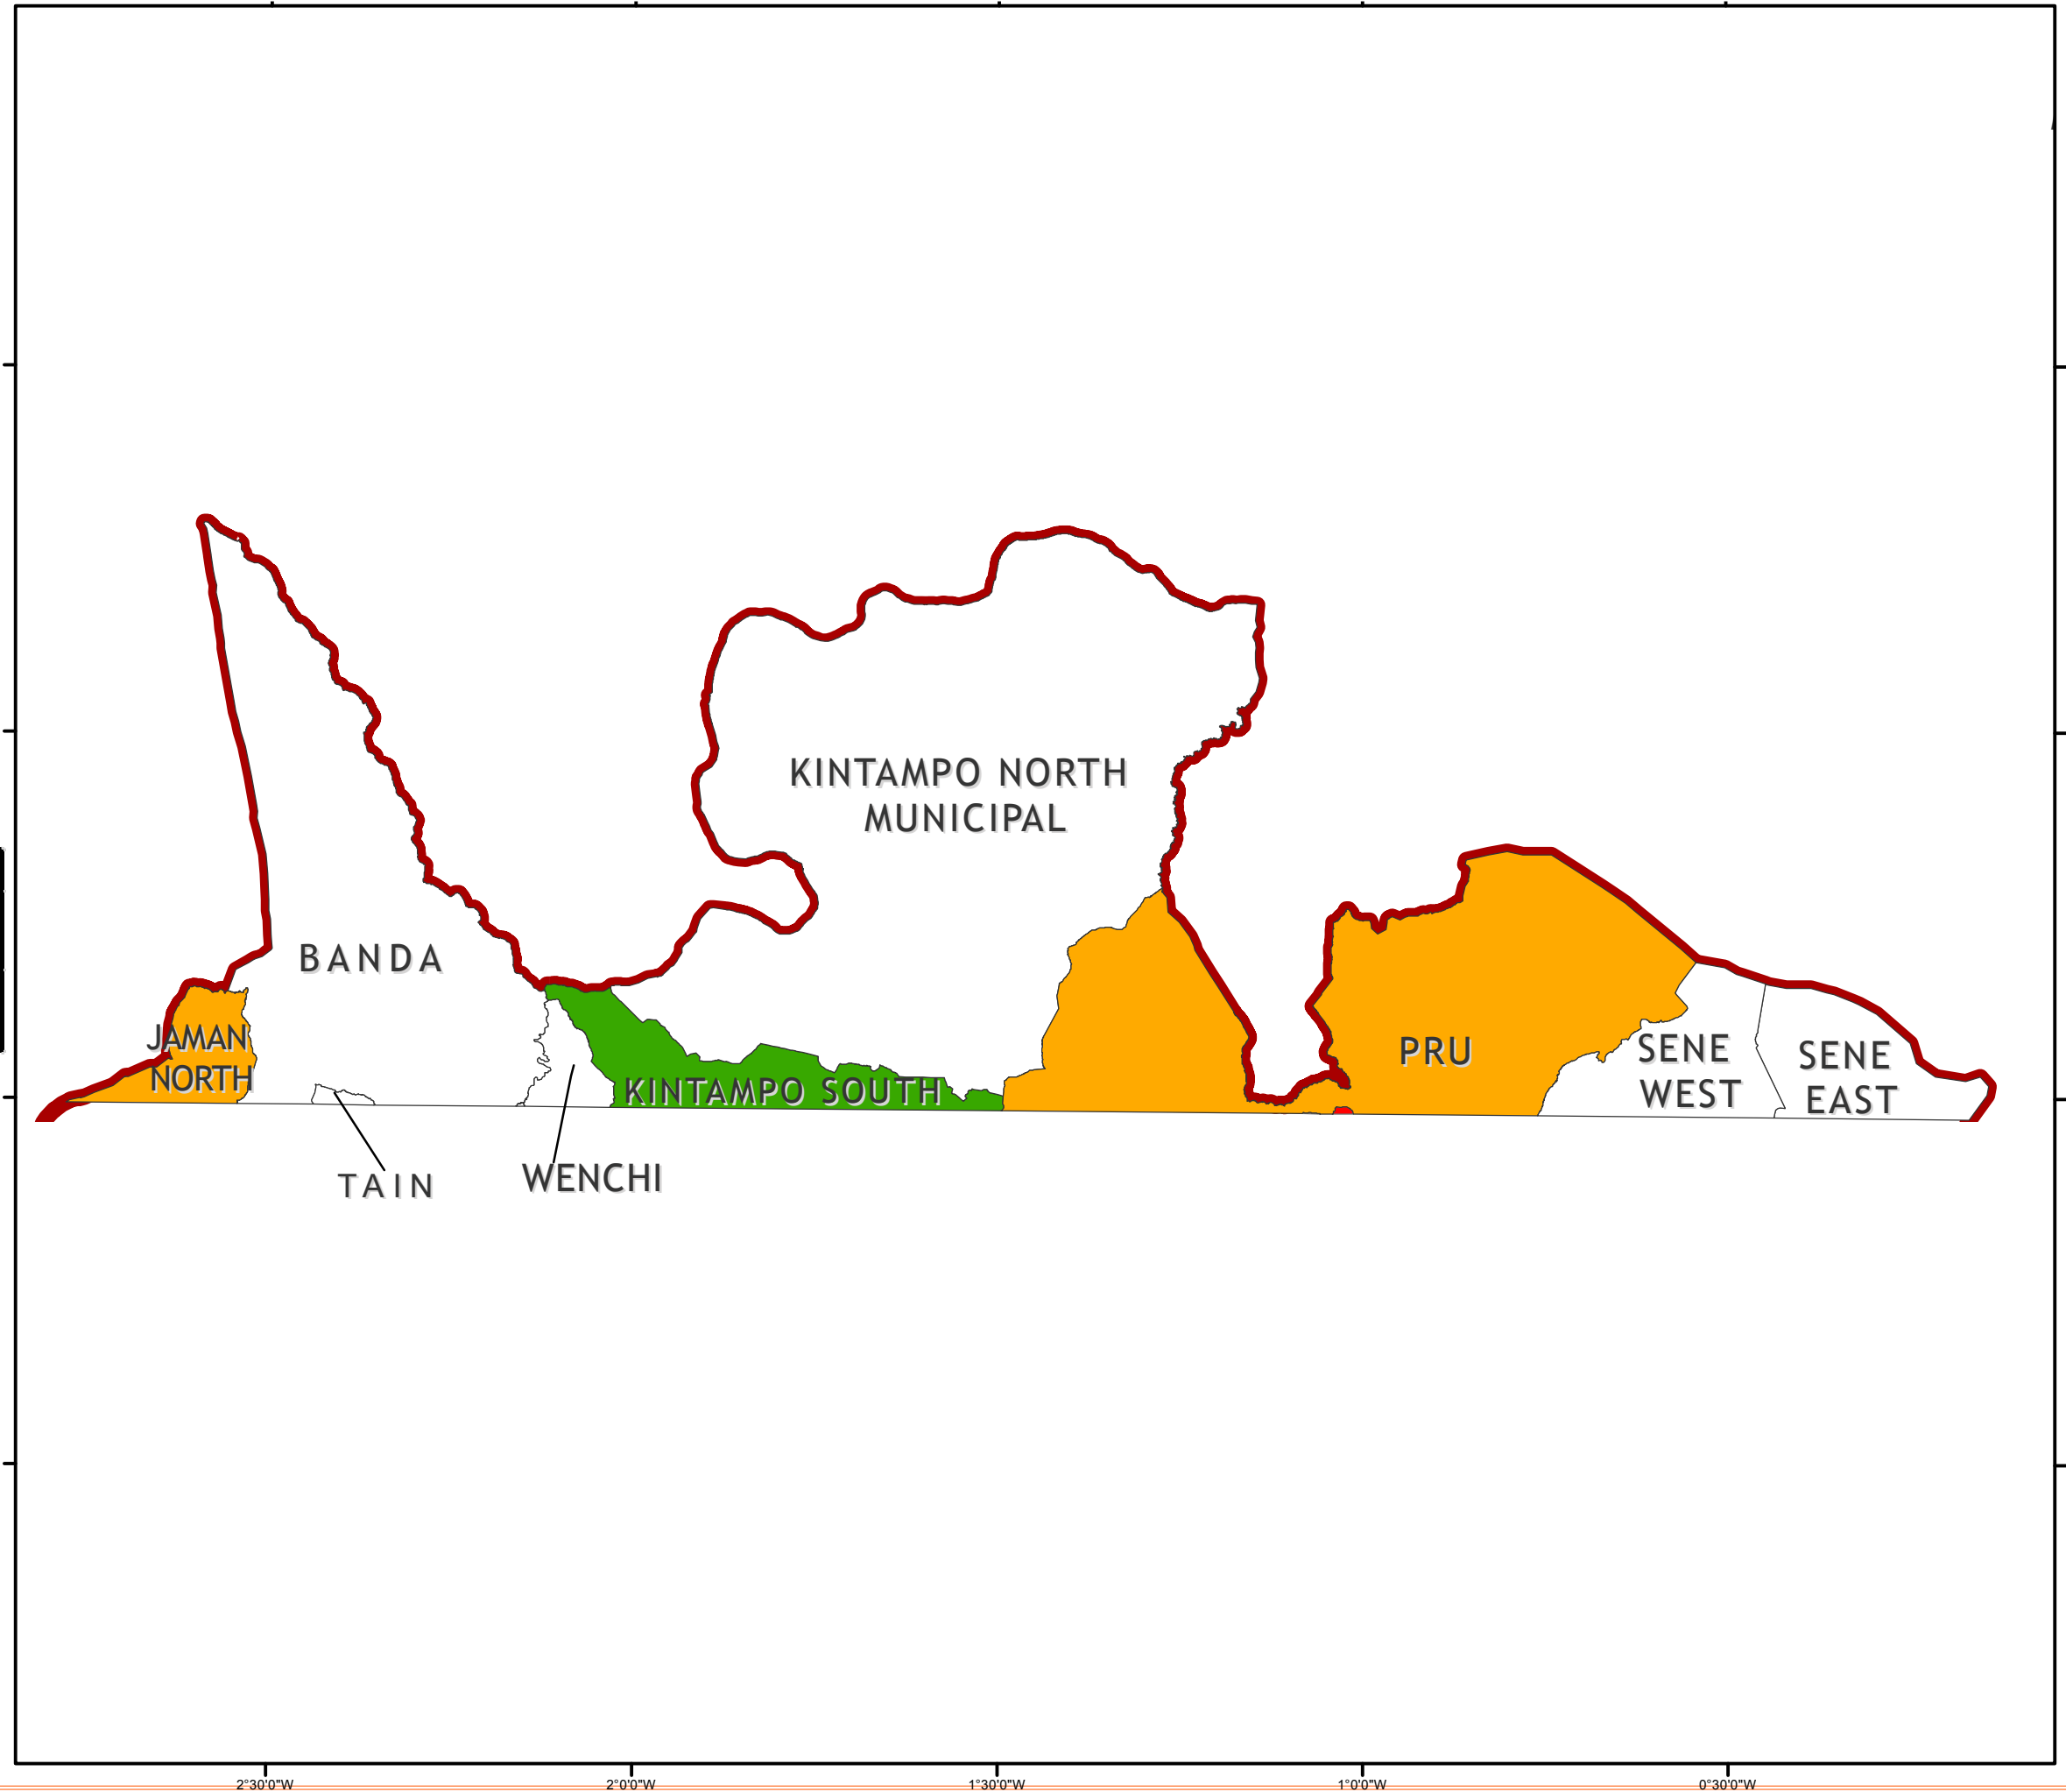

# PERCENTAGE OF UNDERWEIGHT CHILDREN, AGED 0 - 59 MONTHS; BRONG AHAFO REGION, 2015

Layer	Data source	Year
Administrative Boundary	Ghana Statistical Service	2014
Anthropometry Data	Population-Based Survey,	2015

Map composed by the METSS project  
Production Date: May 17, 2016  
The administrative boundaries are indicative only