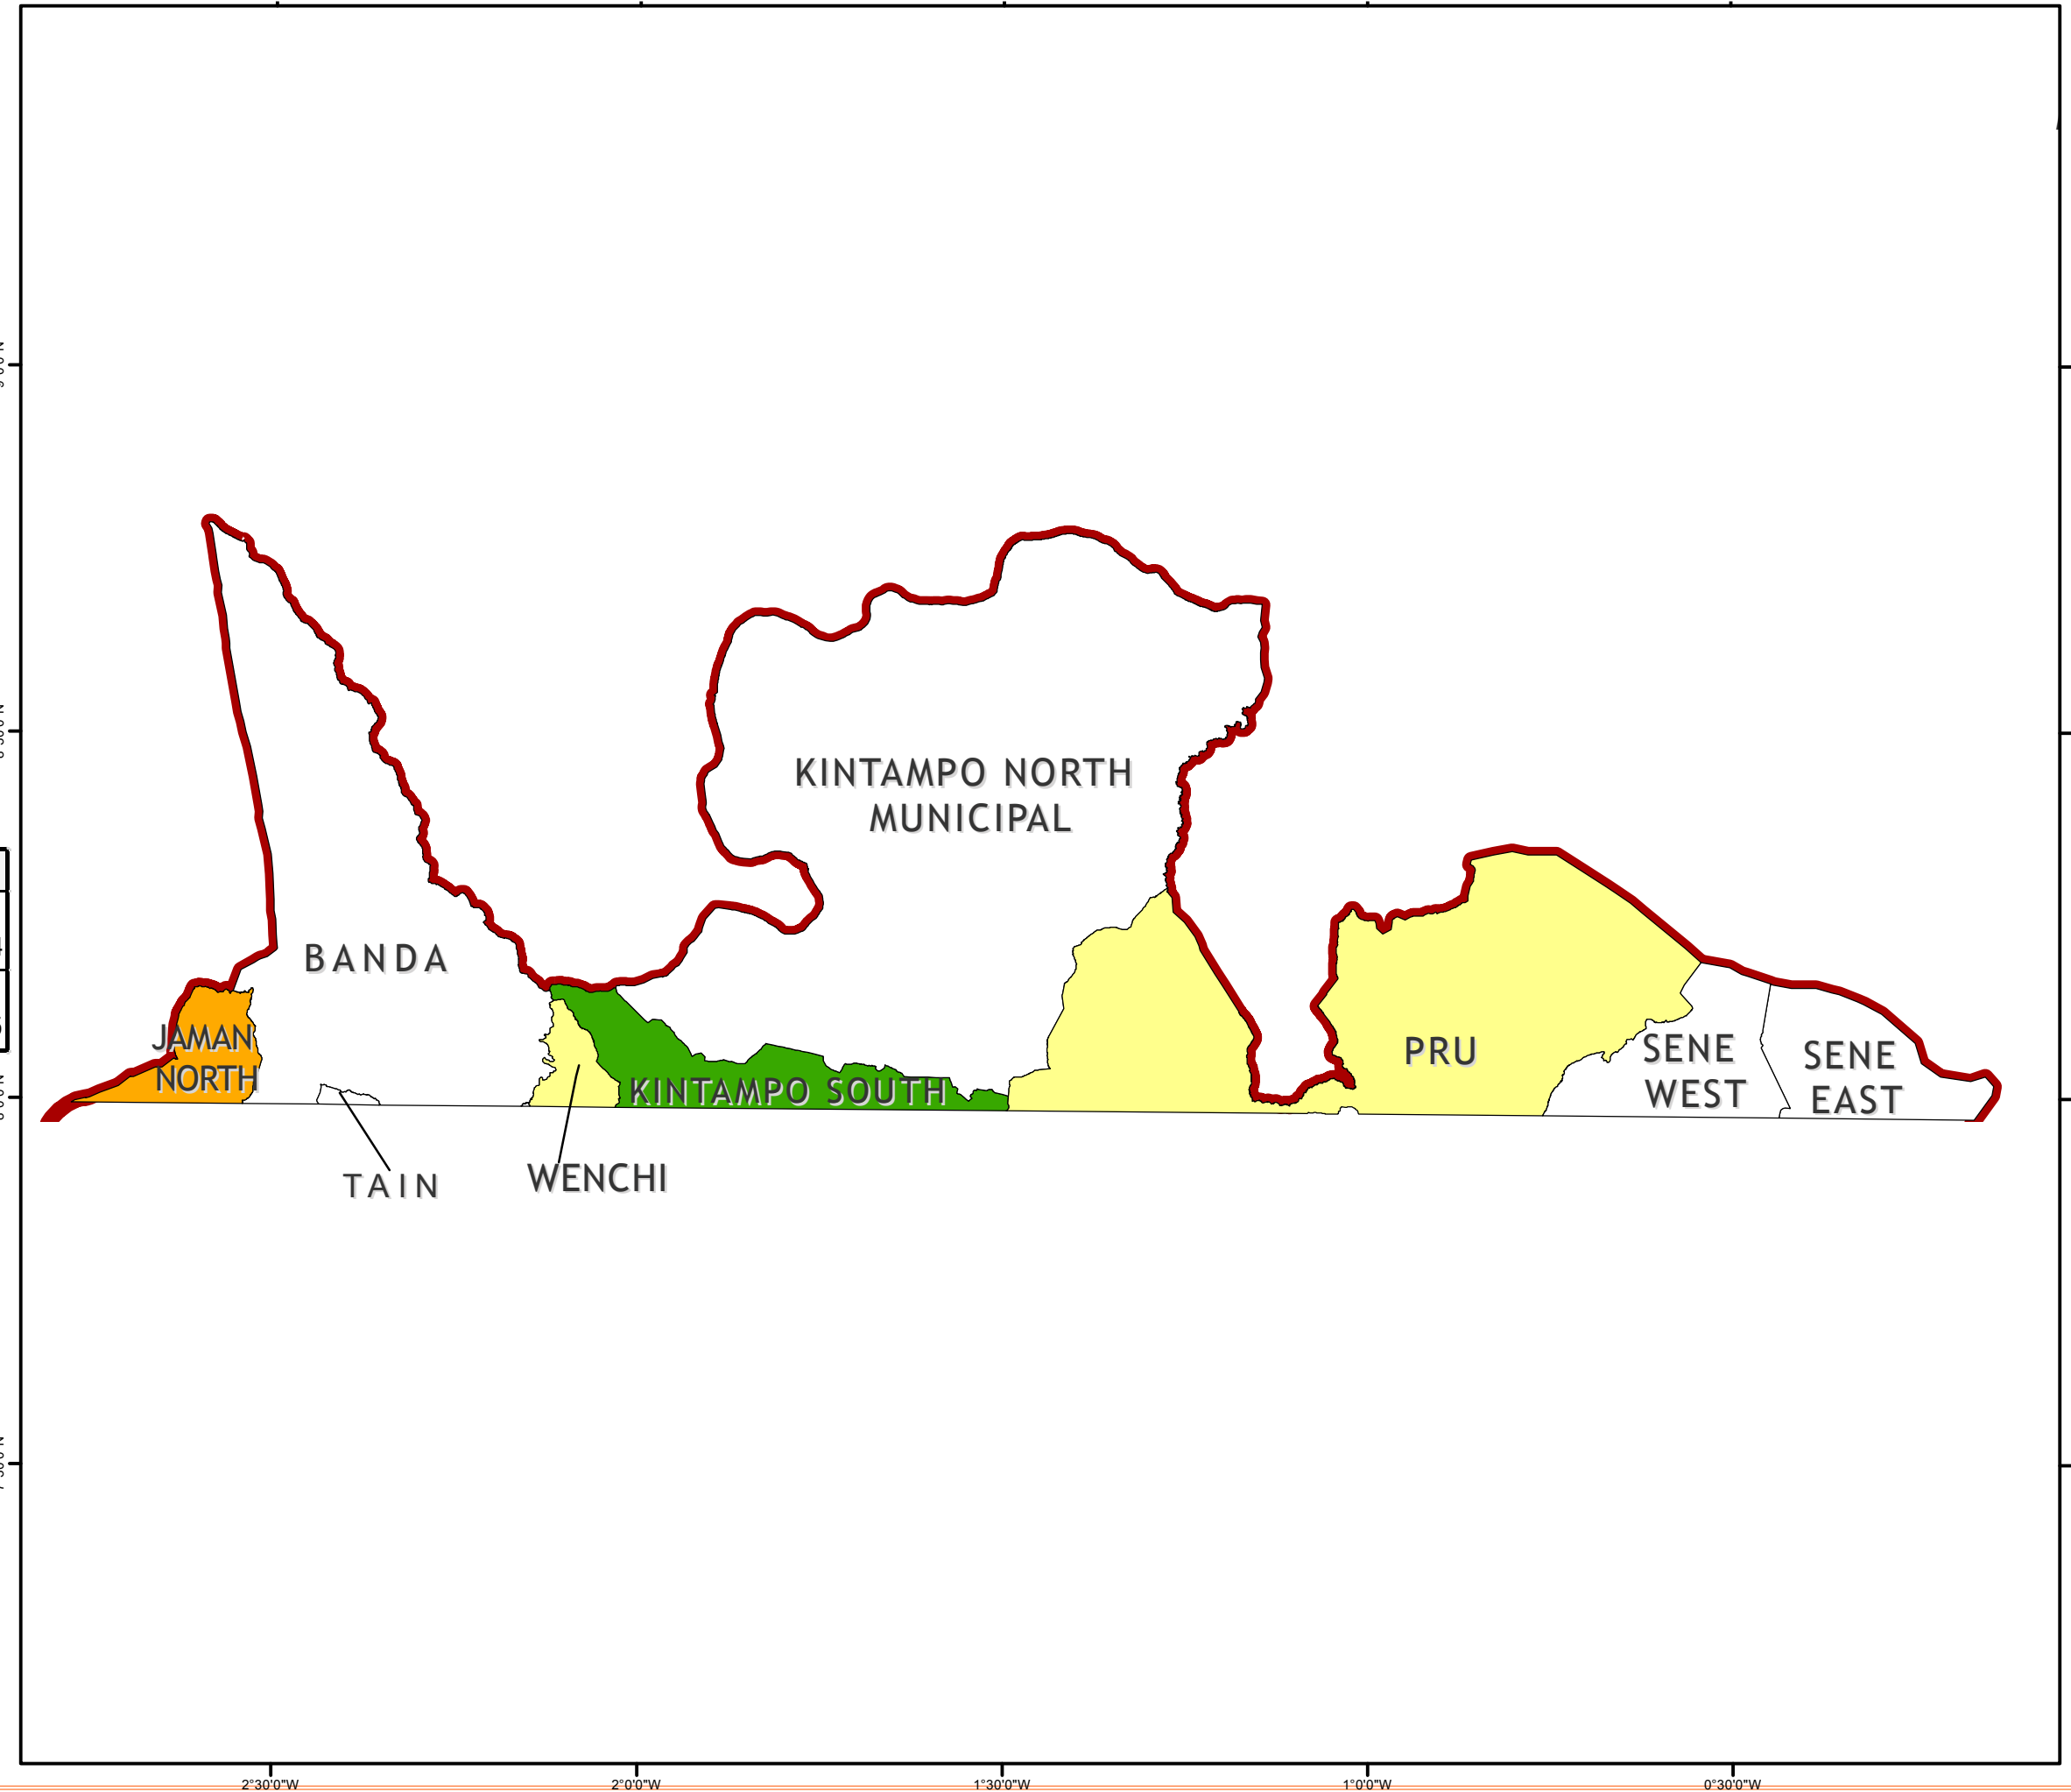

PERCENTAGE OF WASTED CHILDREN, AGED 0 - 59 MONTHS; BRONG AHAFO REGION, 2015

Layer	Data source	Year
Administrative Boundary	Ghana Statistical Service	2014
Anthropometry Data	Population-Based Survey,	2015

Map composed by the METSS project
Production Date: May 17, 2016
The administrative boundaries are indicative only