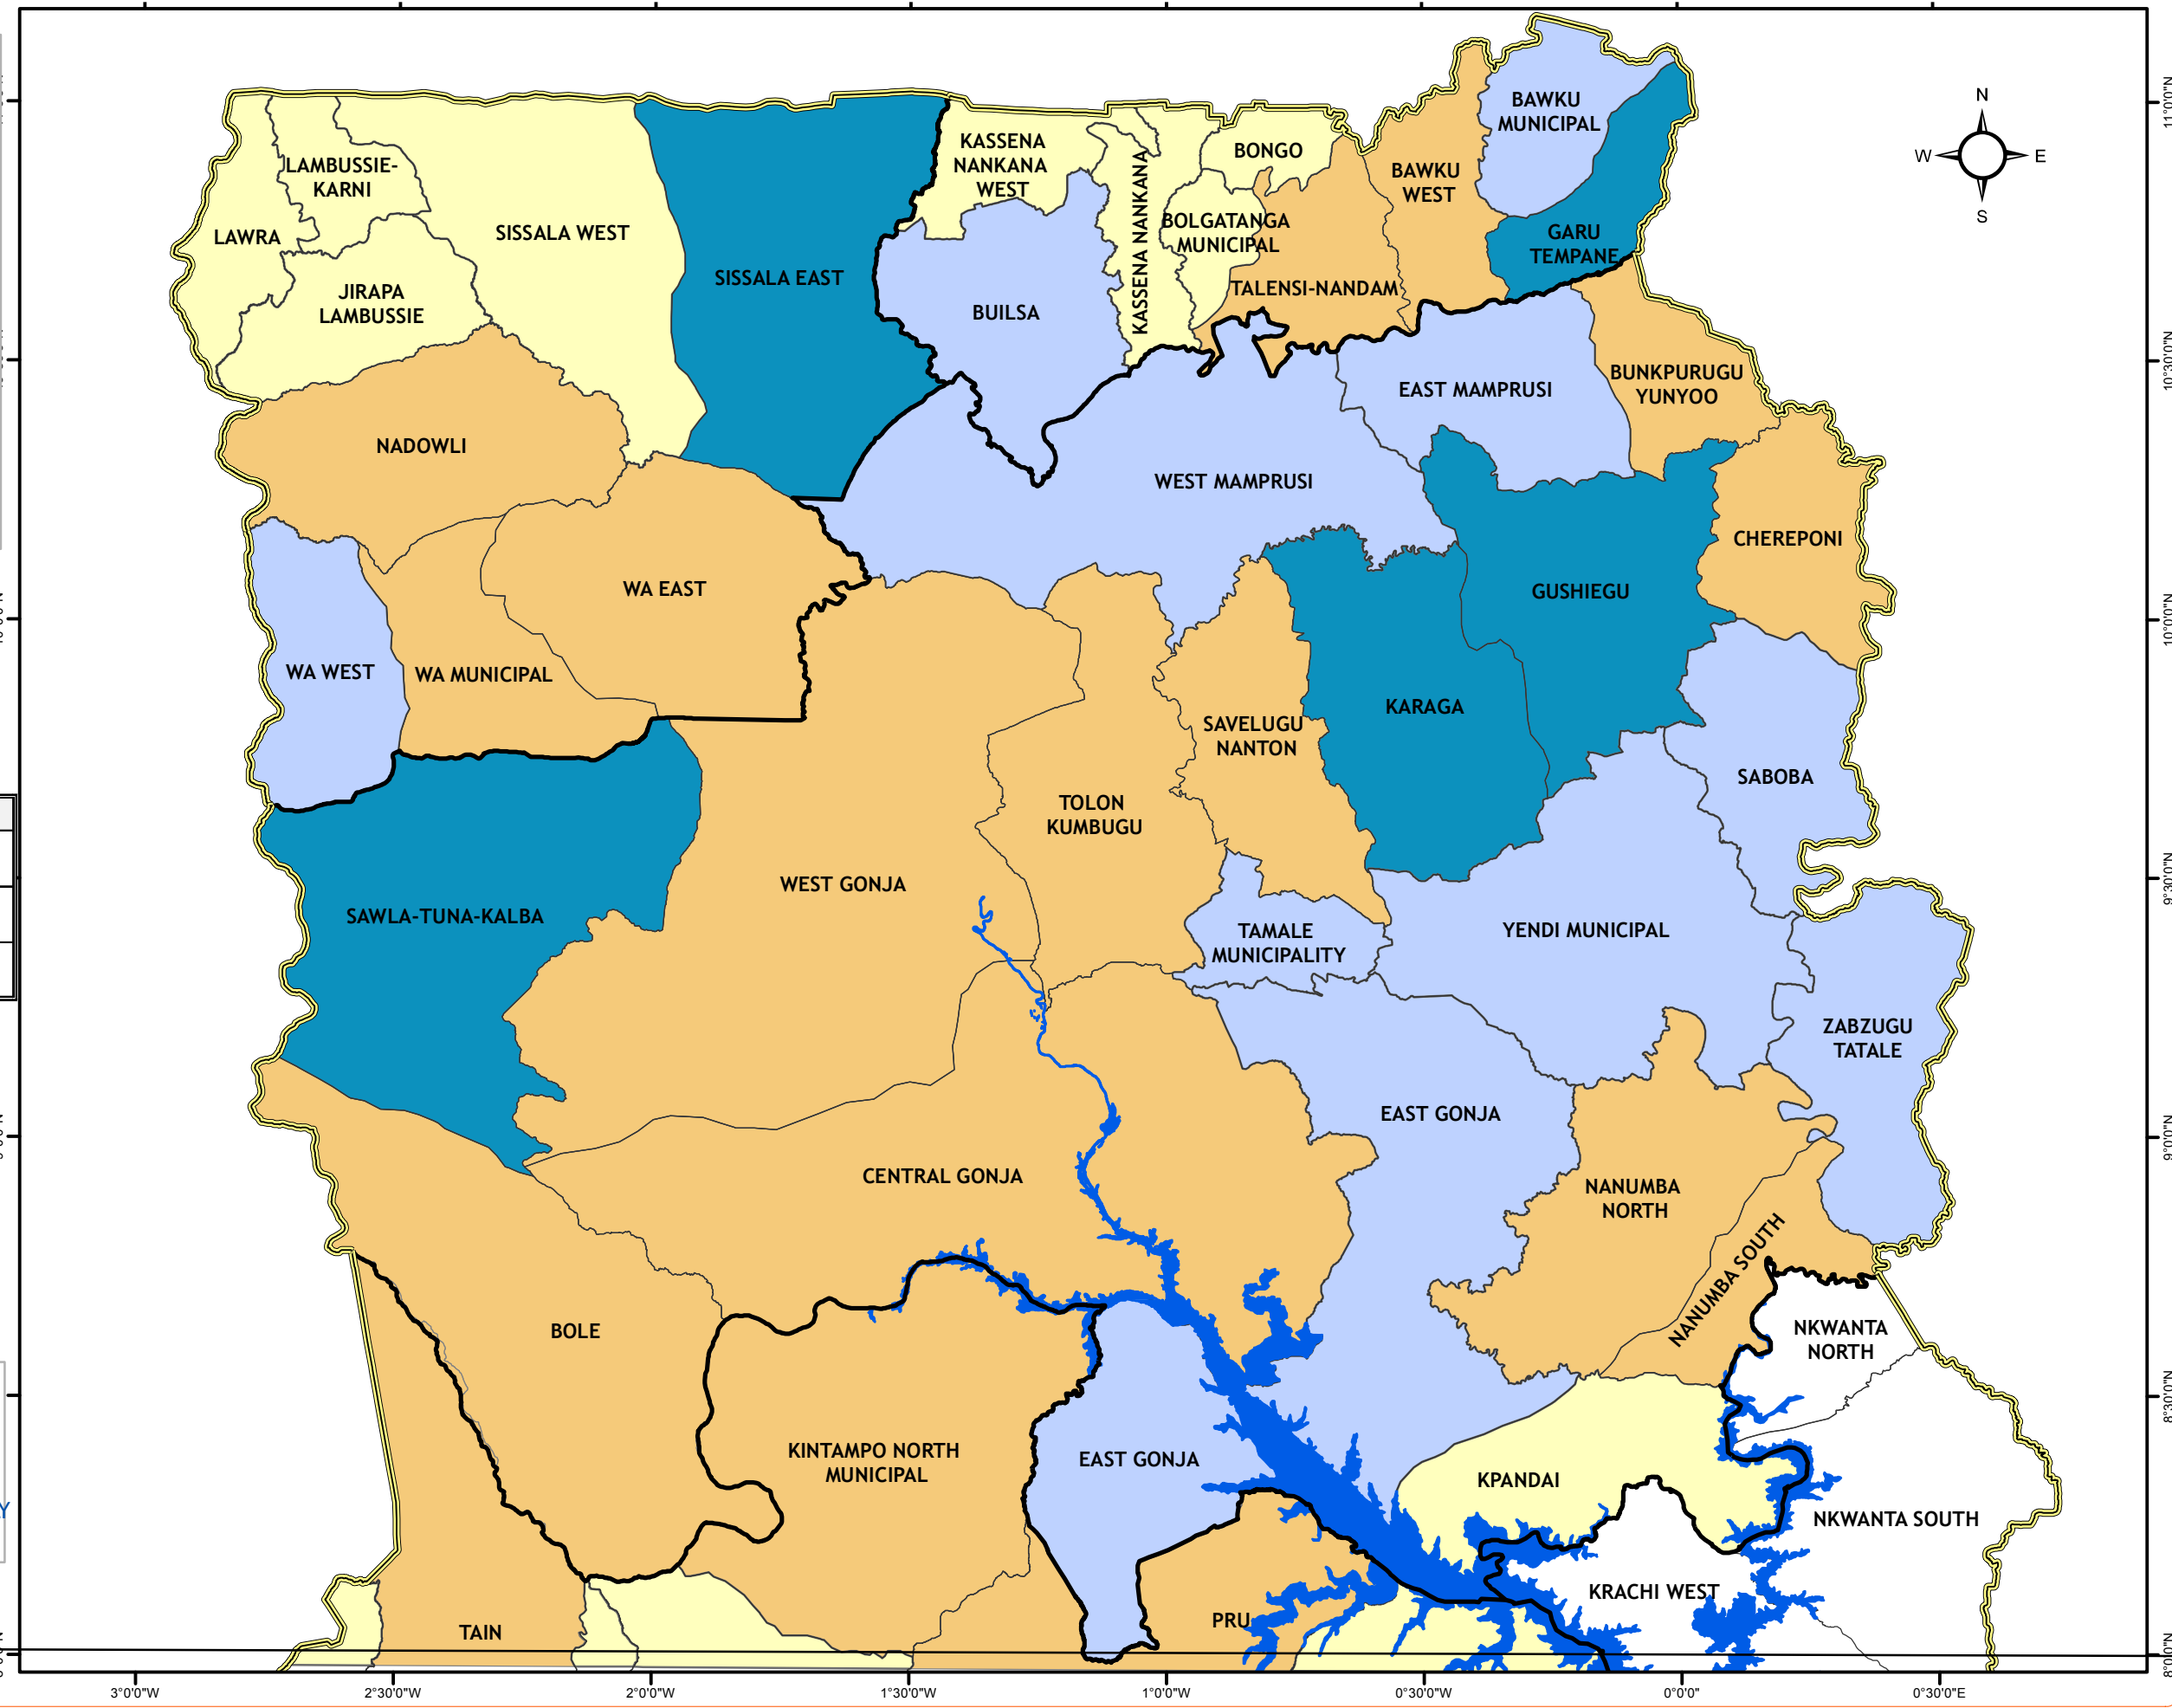

# PERCENTAGE OF WASTED CHILDREN AGED 0 - 59 MONTHS, IN 45 DISTRICTS, 2012

Layer	Data source	Year
Administrative Boundary	Ghana Statistical Service	2011
Nutrition data	USAID/METSS Population-Based Survey, 2012	2012

45 districts were sampled

Map composed by the METSS project  
 Date map was produced: March032015  
 The administrative boundaries are indicative ONLY