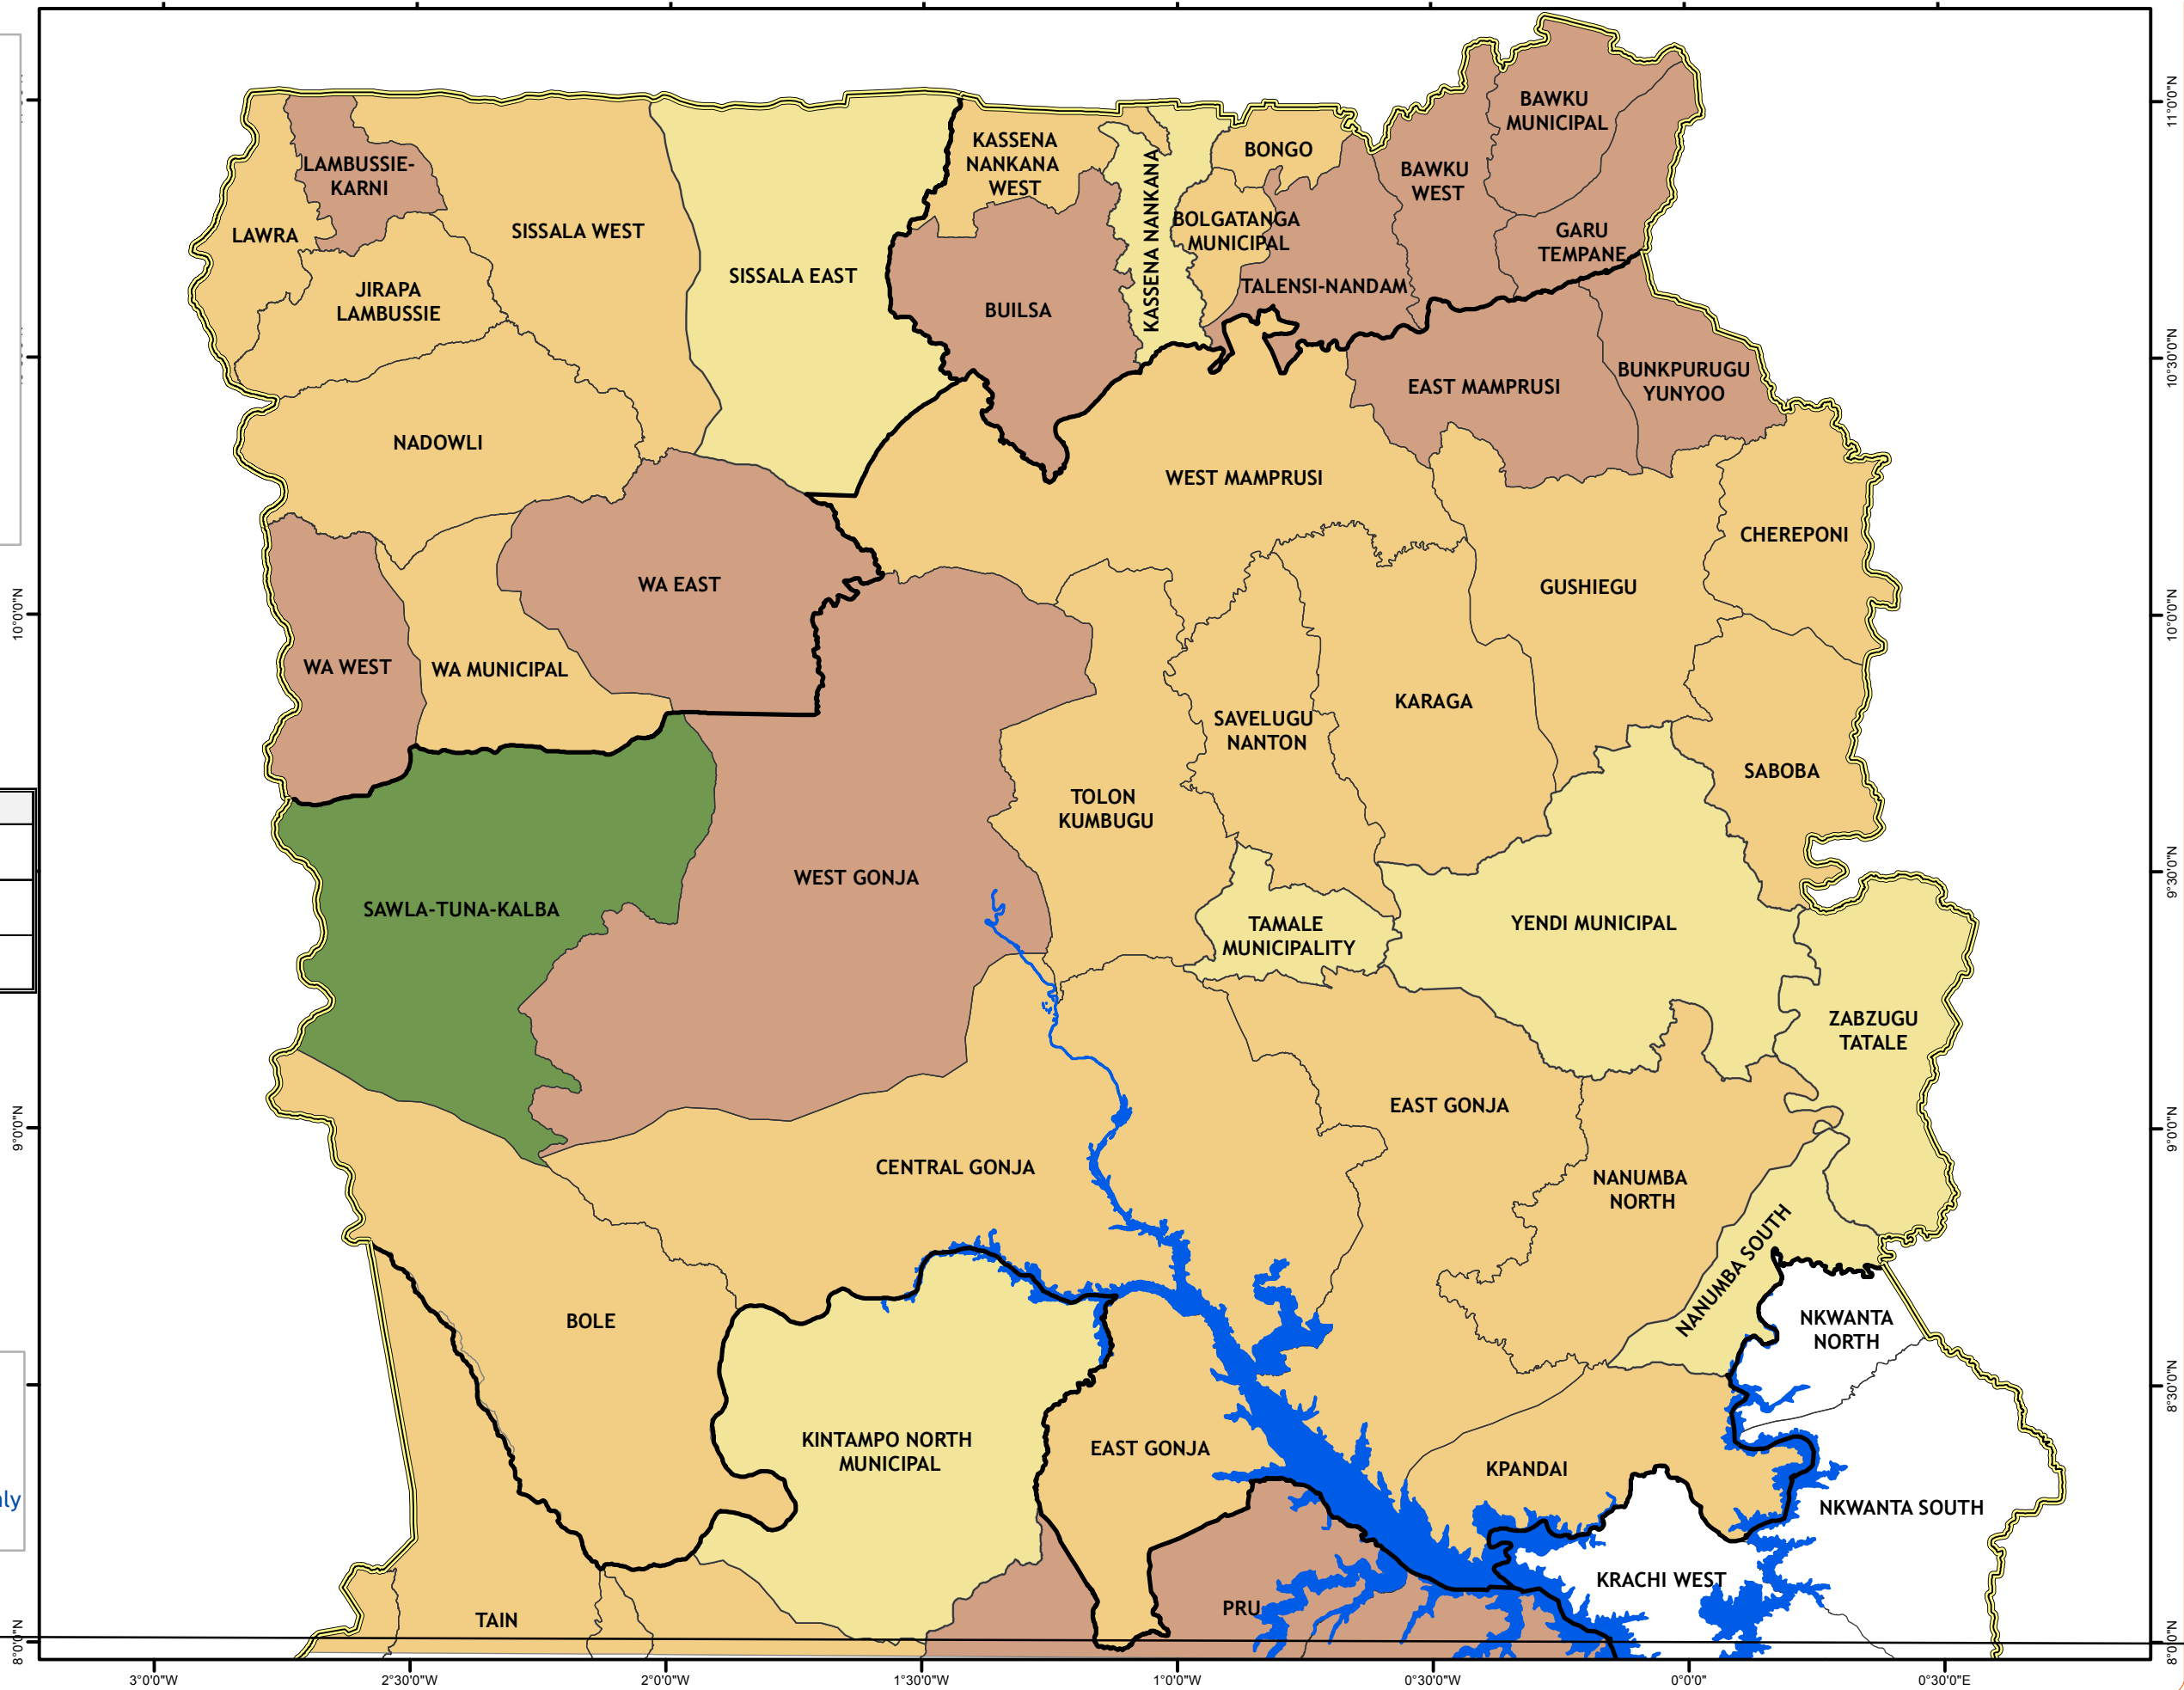

PERCENTAGE OF WOMENS' DIETARY DIVERSITY SCORE, YEARS, 2012

Legend

Percentage of Womens' Dietary Diversity Score, 2012

| Layer | Data source | Year |
|-------------------------|---|------|
| Administrative Boundary | Ghana Statistical Service | 2011 |
| Nutrition data | USAID/METSS Population-Based Survey, 2012 | 2012 |

45 districts were sampled

Map composed by the METSS project
 Date map was produced: March032015
 The administrative boundaries are indicative only