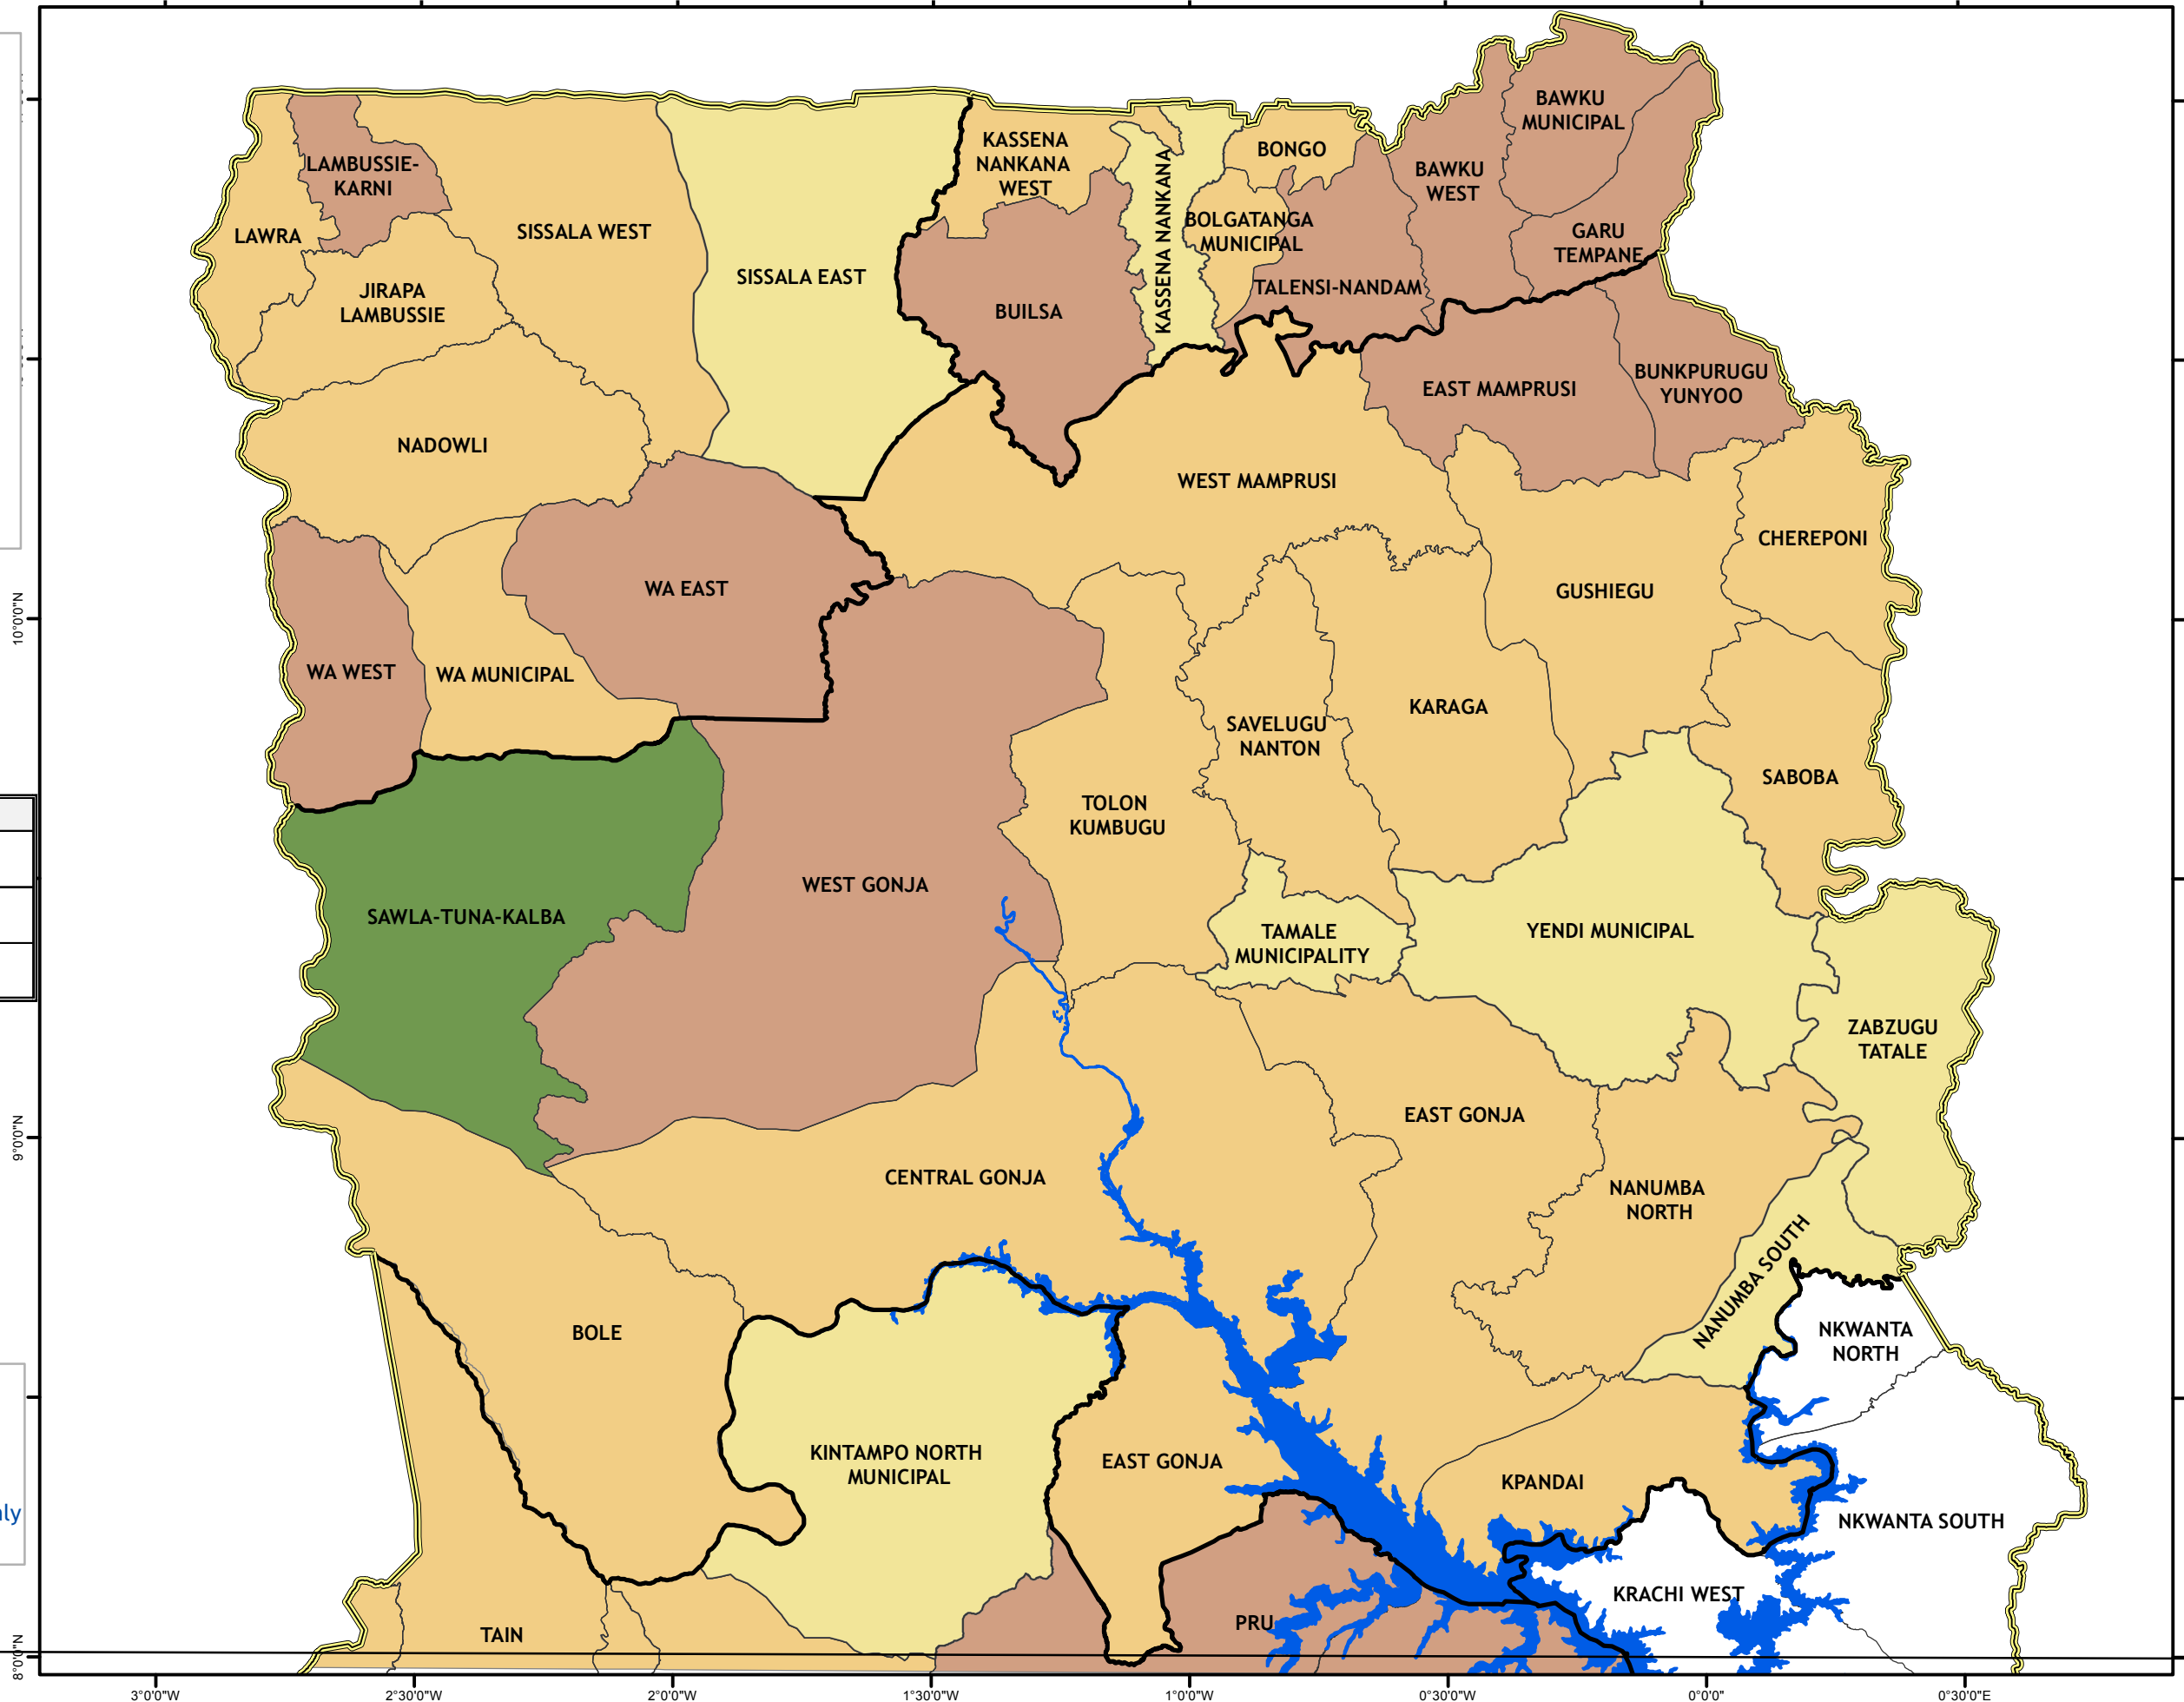

PERCENTAGE OF WOMENS' DIETARY DIVERSITY SCORE, YEARS, 2012

Legend

Percentage of Womens' Dietary Diversity Score, 2012

Layer	Data source	Year
Administrative Boundary	Ghana Statistical Service	2011
Nutrition data	USAID/METSS Population-Based Survey, 2012	2012

45 districts were sampled

Map composed by the METSS project
 Date map was produced: March032015
 The administrative boundaries are indicative only