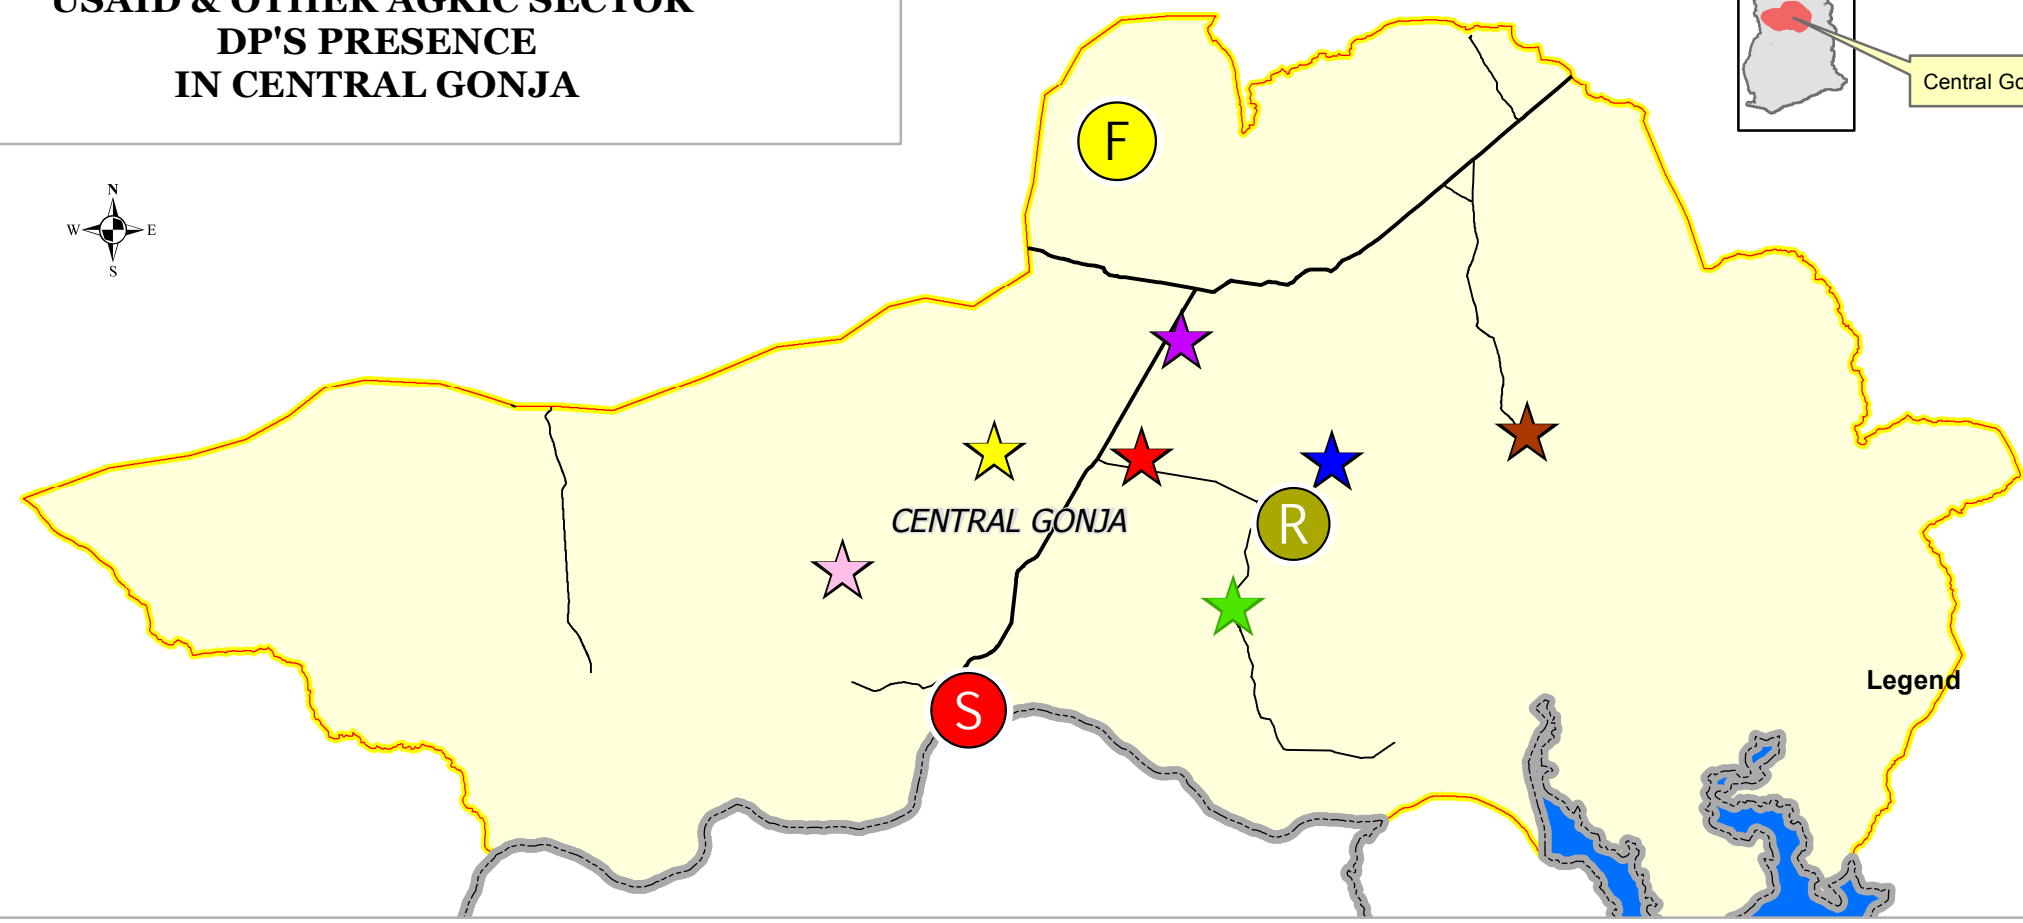

MAP SHOWING USAID & OTHER AGRIC SECTOR DP'S PRESENCE IN CENTRAL GONJA

Location Map

Central Gonja

Legend

USAID IP Presence

- ADVANCE Demo site
- RING Operational District
- FinGAP Operational District

Administrative Information

- Trunk Road
- Feeder Road
- Regional Boundary
- District Boundary
- Volta Lake

Ag. Sector Development Partner Presence

- IFAD
- IFAD
- IFDC
- USAID
- WFP
- WORLD BANK
- GIZ

USAID | GHANA
FROM THE AMERICAN PEOPLE

Map Composed by:

METSS
Monitoring, Evaluation and Technical Support Services

1:210,000

The administrative boundaries are indicative boundaries only
2014October02