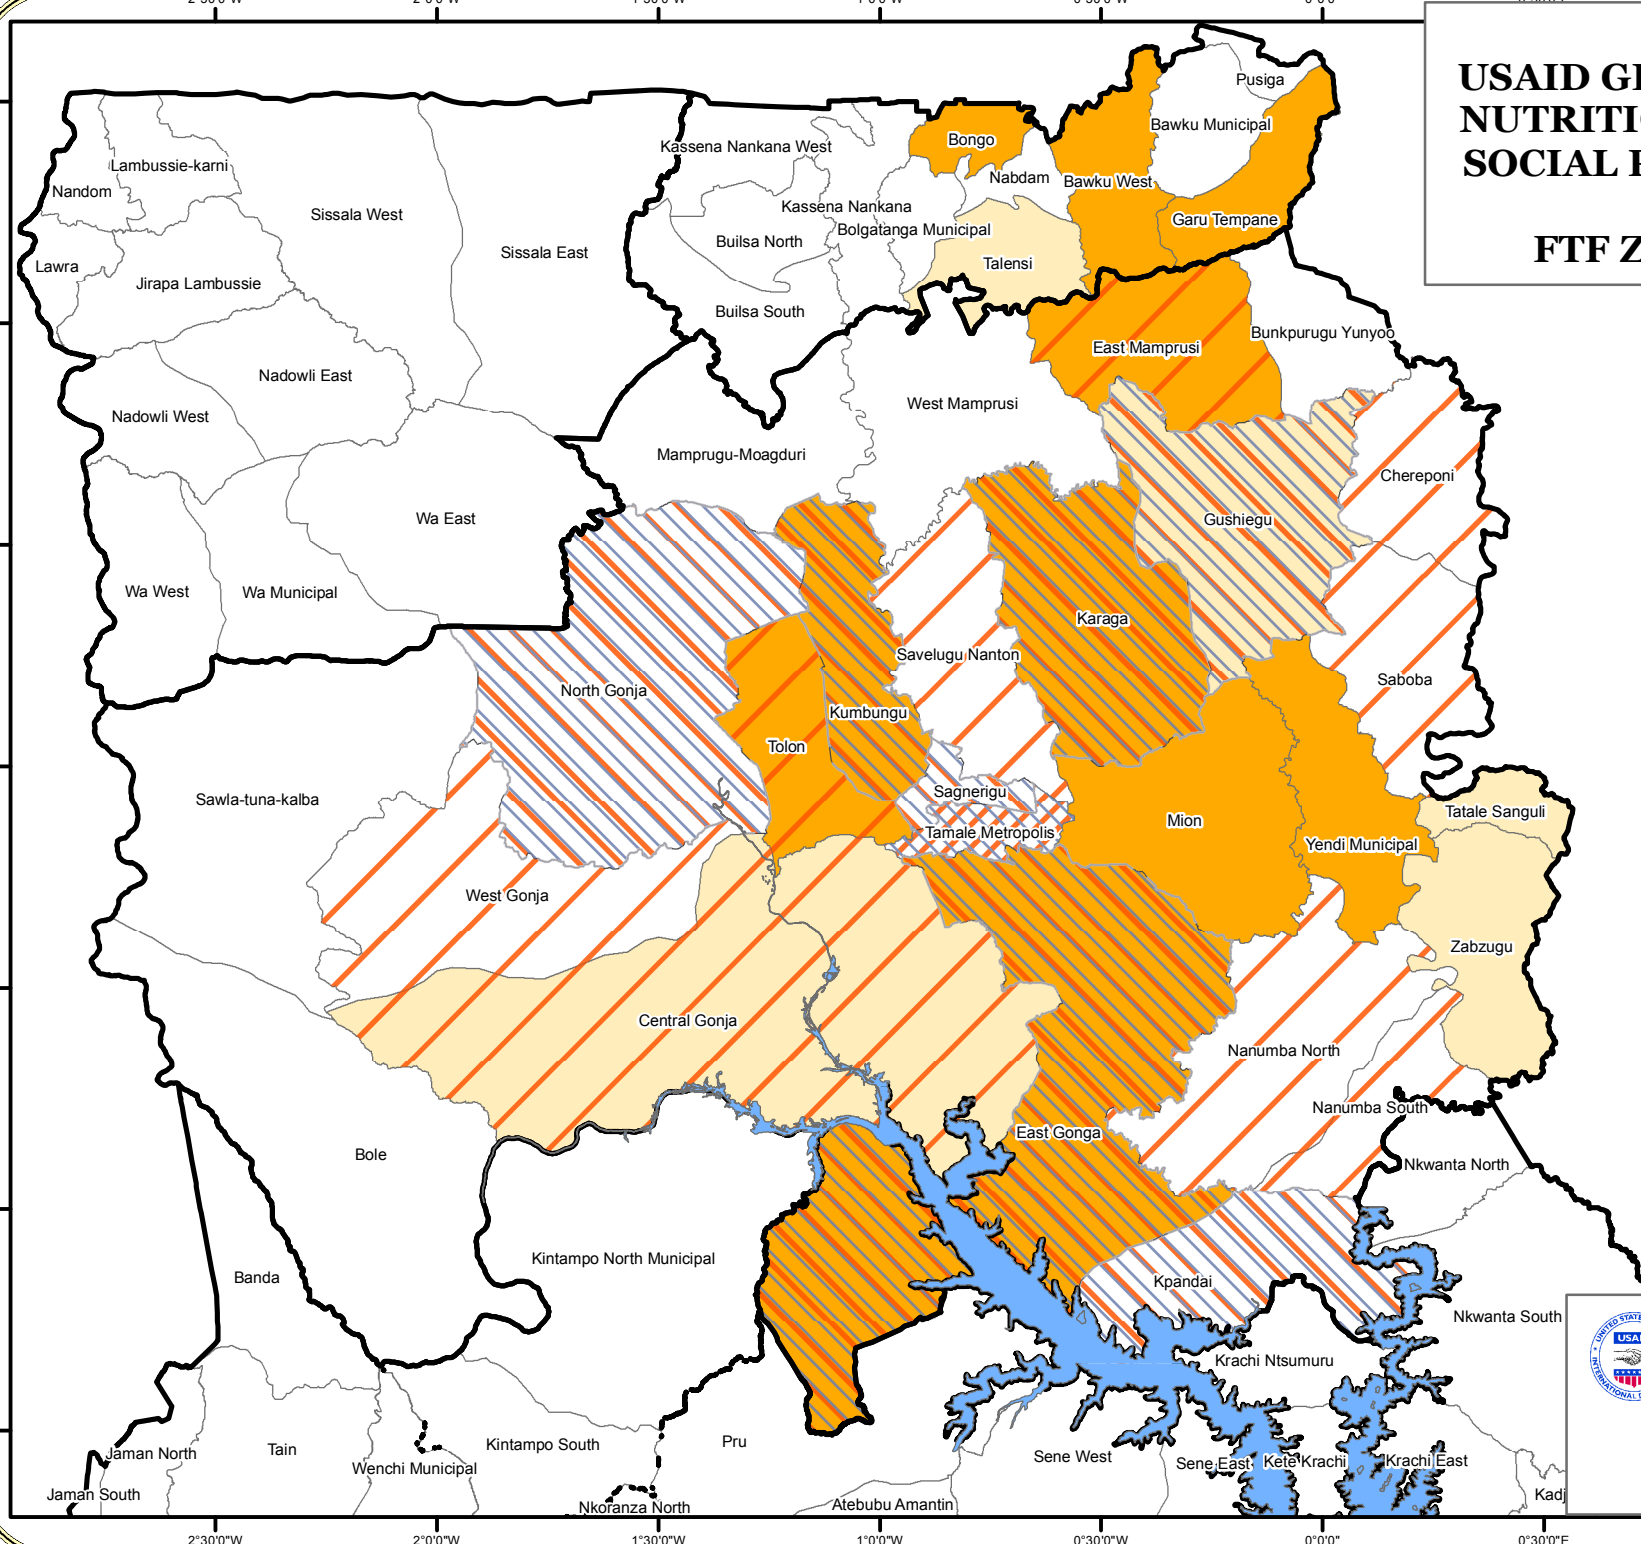

USAID GHANA'S COORDINATED NUTRITION, LIVELIHOODS AND SOCIAL PROTECTION SUPPORT IN FTF ZONE OF INFLUENCE

Location Map

Zone of Influence (ZOI) above the 8th parallel

Legend

- RING (G2G)
- RING (G2G) & Ring regional partners - NRCC (G2G); MOFA & NRHD (pending G2G)
- RING Districts (not yet G2G)
- SPRING/LEAP 1000
- SPRING only
- Non-project district
- Regional Boundary
- Volta Lake

0 12.5 25 50 75 100 Kilometers

1:1,900,000
October 02, 2014

District boundaries are indicative only